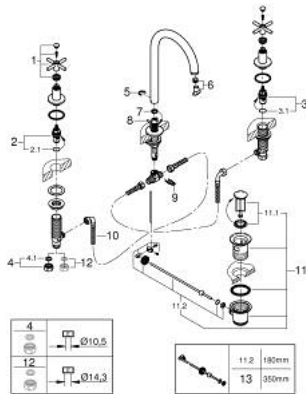

## 20 008 003 ATRIO 3-HOLE BASIN MIXER M-SIZE

### PRODUCT DESCRIPTION

- Colour: chrome
- ceramic headparts 1/2", 90°
- GROHE LongLife finish
- GROHE EcoJoy 5.7 l/min laminar mousseur
- swivel tubular spout with mousseur and stop limiter
- pop-up waste set 1 1/4"
- pressure-proof, flexible connection hoses between spout and side valves
- with cross handles
- Two different sets of caps included. One set with "H" and "C" marking, one set without marking.

### SELECT SPARE PART: , April 2017 – now

- 1: Cross handles (Spare part-nr. 18026003)
- 2: Ceramic headpart, 1/2" (Spare part-nr. 45882000)
- 2.1: O-ring  $\varnothing 18.2 \times \varnothing 1.7$  (Spare part-nr. 0392400M)
- 3: Ceramic headpart, 1/2" (Spare part-nr. 45883000)
- 3.1: O-ring  $\varnothing 18.2 \times \varnothing 1.7$  (Spare part-nr. 0392400M)
- 4: Coupling nut 1/2" x 10.5 mm (Spare part-nr. 1290100M)\*
- 5: Safety ring (Spare part-nr. 4826600M)
- 6: Flow straightener (Spare part-nr. 48408000)
- 7: Sealing washer (Spare part-nr. 0128500M)
- 8: Pop-up rod (Spare part-nr. 65196000)
- 9: Fixing clamp (Spare part-nr. 6554100M)
- 10: Flexible connection hose (Spare part-nr. 45704000)
- 11: Pop-up waste set 1 1/4" (Spare part-nr. 28910000)
- 11.1: Plug (Spare part-nr. 07182000)
- 11.2: Eccentric rod (Spare part-nr. 07052000)
- 12: Coupling nut 1/2" x 14.5 mm (Spare part-nr. 1290200M)\*
- 13: Eccentric rod (Spare part-nr. 07341000)\*