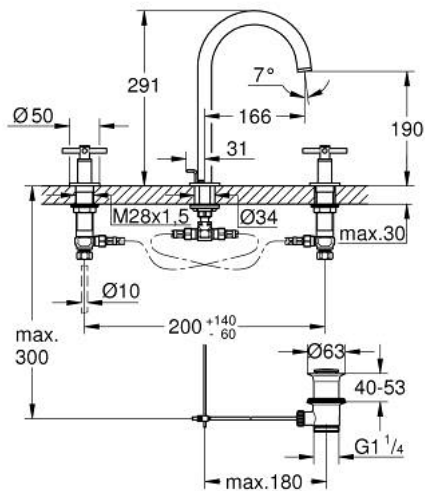

## 20 008 003 ATRIO 3-HOLE BASIN MIXER M-SIZE

### PRODUCT DESCRIPTION

- Colour: chrome
- ceramic headparts 1/2", 90°
- GROHE LongLife finish
- GROHE EcoJoy 5.7 l/min laminar mousseur
- swivel tubular spout with mousseur and stop limiter
- pop-up waste set 1 1/4"
- pressure-proof, flexible connection hoses between spout and side valves
- with cross handles
- Two different sets of caps included. One set with "H" and "C" marking, one set without marking.

### SELECT SPARE PART: , April 2017 – now

- 1: Cross handles (Spare part-nr. 18026003)
- 2: Ceramic headpart, 1/2" (Spare part-nr. 45882000)
- 2.1: O-ring  $\varnothing 18.2 \times \varnothing 1.7$  (Spare part-nr. 0392400M)
- 3: Ceramic headpart, 1/2" (Spare part-nr. 45883000)
- 3.1: O-ring  $\varnothing 18.2 \times \varnothing 1.7$  (Spare part-nr. 0392400M)
- 4: Coupling nut 1/2" x 10.5 mm (Spare part-nr. 1290100M)\*
- 5: Safety ring (Spare part-nr. 4826600M)
- 6: Flow straightener (Spare part-nr. 48408000)
- 7: Sealing washer (Spare part-nr. 0128500M)
- 8: Pop-up rod (Spare part-nr. 65196000)
- 9: Fixing clamp (Spare part-nr. 6554100M)
- 10: Flexible connection hose (Spare part-nr. 45704000)
- 11: Pop-up waste set 1 1/4" (Spare part-nr. 28910000)
- 11.1: Plug (Spare part-nr. 07182000)
- 11.2: Eccentric rod (Spare part-nr. 07052000)
- 12: Coupling nut 1/2" x 14.5 mm (Spare part-nr. 1290200M)\*
- 13: Eccentric rod (Spare part-nr. 07341000)\*