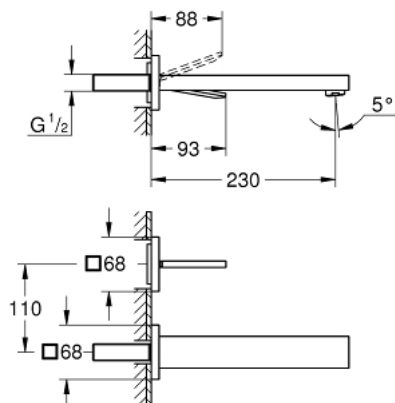

19 998 000 **EUROCUBE JOY 2-HOLE BASIN MIXER**  
**L-SIZE**

**PRODUCT DESCRIPTION**

- Colour: chrome
- wall mounted
- trim set for use with rough-in set 23 429 000
- without concealed body
- GROHE LongLife finish
- GROHE EcoJoy - less water, perfect flow
- maximum flow rate (at 3 bar): 5 l/min
- center distance 110 mm
- projection 230 mm

19 998 000 **EUROCUBE JOY 2-HOLE BASIN MIXER**  
**L-SIZE**

**SELECT SPARE PART:** , April 2015 – now

1: Lever (Spare part-nr. 46946000)

2: Mousseur (Spare part-nr. 48159000)

3: Extension-set, 25 mm (Spare part-nr. 46901000)\*