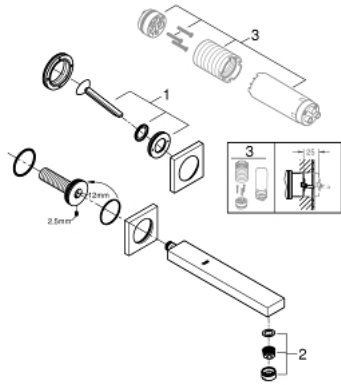

19 998 000 **EUROCUBE JOY 2-HOLE BASIN MIXER**  
**L-SIZE**

**PRODUCT DESCRIPTION**

- Colour: chrome
- wall mounted
- trim set for use with rough-in set 23 429 000
- without concealed body
- GROHE LongLife finish
- GROHE EcoJoy - less water, perfect flow
- maximum flow rate (at 3 bar): 5 l/min
- center distance 110 mm
- projection 230 mm

19 998 000 **EUROCUBE JOY 2-HOLE BASIN MIXER**  
**L-SIZE**

**SELECT SPARE PART:** , April 2015 – now

1: Lever (Spare part-nr. 46946000)

2: Mousseur (Spare part-nr. 48159000)

3: Extension-set, 25 mm (Spare part-nr. 46901000)\*