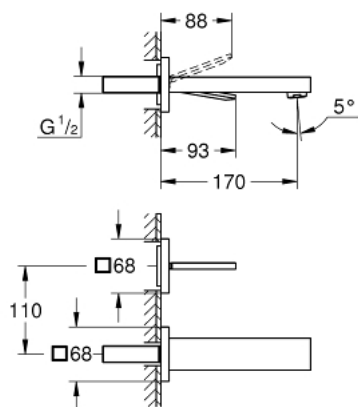

19 997 000 **EUROCUBE JOY 2-HOLE BASIN MIXER**
M-SIZE

PRODUCT DESCRIPTION

- Colour: chrome
- wall mounted
- trim set for use with rough-in set 23 429 000
- without concealed body
- GROHE EcoJoy - less water, perfect flow
- maximum flow rate (at 3 bar): 5 l/min
- center distance 110 mm
- projection 170 mm

19 997 000 **EUROCUBE JOY 2-HOLE BASIN MIXER**
M-SIZE

SELECT SPARE PART: , April 2015 – now

1: Lever (Spare part-nr. 46946000)

2: Mousseur (Spare part-nr. 48159000)

3: Extension-set, 25 mm (Spare part-nr. 46901000)*