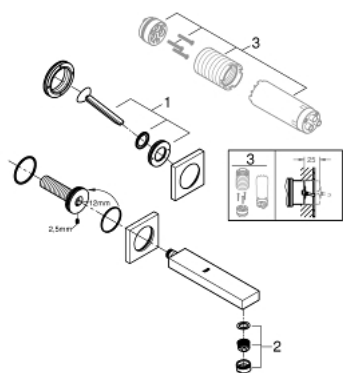

19 997 000 **EUROCUBE JOY 2-HOLE BASIN MIXER**
M-SIZE

PRODUCT DESCRIPTION

- Colour: chrome
- wall mounted
- trim set for use with rough-in set 23 429 000
- without concealed body
- GROHE EcoJoy - less water, perfect flow
- maximum flow rate (at 3 bar): 5 l/min
- center distance 110 mm
- projection 170 mm

19 997 000 **EUROCUBE JOY 2-HOLE BASIN MIXER**
M-SIZE

SELECT SPARE PART: , April 2015 – now

1: Lever (Spare part-nr. 46946000)

2: Mousseur (Spare part-nr. 48159000)

3: Extension-set, 25 mm (Spare part-nr. 46901000)*