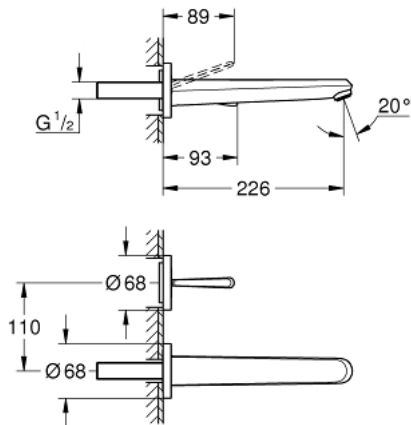

19 969 000 **EURODISC JOY 2-HOLE BASIN MIXER**
L-SIZE

PRODUCT DESCRIPTION

- Colour: chrome
- wall mounted
- trim set for use with rough-in set 23 429 000
- without concealed body
- metal lever
- GROHE LongLife finish
- GROHE EcoJoy - less water, perfect flow
- maximum flow rate (at 3 bar): 5 l/min
- center distance 110 mm
- projection 226 mm
- min. recommended pressure 1.0 bar

19 969 000 **EURODISC JOY 2-HOLE BASIN MIXER**
L-SIZE

SELECT SPARE PART: , August 2013 – now

1: Lever (Spare part-nr. 46906000)

2: Mousseur (Spare part-nr. 48159000)

3: Extension-set, 25 mm (Spare part-nr. 46901000)*