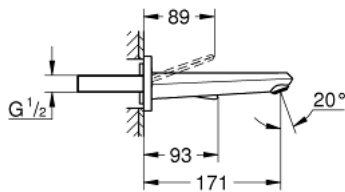

19 968 000 EURODISC JOY 2-HOLE BASIN MIXER M-SIZE

PRODUCT DESCRIPTION

- Colour: chrome
- wall mounted
- trim set for use with rough-in set 23 429 000
- without concealed body
- metal lever
- GROHE LongLife finish
- GROHE EcoJoy - less water, perfect flow
- GROHE SpeedClean mousseur 5.7 l/min
- center distance 110 mm
- projection 171 mm
- min. recommended pressure 1.0 bar

19 968 000 EURODISC JOY 2-HOLE BASIN MIXER M-SIZE

SELECT SPARE PART: , August 2013 – now

1: Lever (Spare part-nr. 46906000)

2: Mousseur (Spare part-nr. 48159000)

3: Extension-set, 25 mm (Spare part-nr. 46901000)*