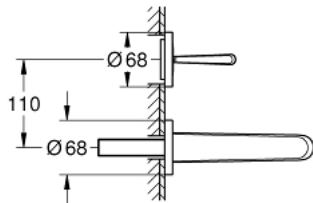

19 968 000 EURODISC JOY 2-HOLE BASIN MIXER M-SIZE

PRODUCT DESCRIPTION

- Colour: chrome
- wall mounted
- trim set for use with rough-in set 23 429 000
- without concealed body
- metal lever
- GROHE LongLife finish
- GROHE EcoJoy - less water, perfect flow
- GROHE SpeedClean mousseur 5.7 l/min
- center distance 110 mm
- projection 171 mm
- min. recommended pressure 1.0 bar

19 968 000 EURODISC JOY 2-HOLE BASIN MIXER M-SIZE

SELECT SPARE PART: , August 2013 – now

1: Lever (Spare part-nr. 46906000)

2: Mousseur (Spare part-nr. 48159000)

3: Extension-set, 25 mm (Spare part-nr. 46901000)*