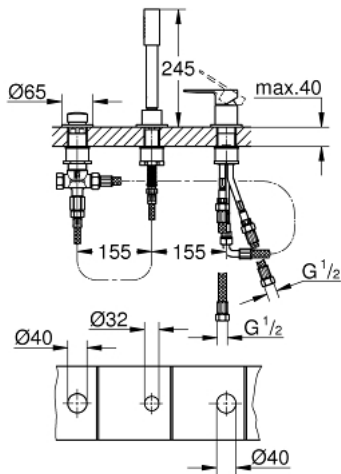

19 965 001 LINEARE 3-HOLE BATH/SOWER COMBINATION

PRODUCT DESCRIPTION

- Colour: chrome
- Three hole installation
- GROHE SilkMove 35 mm ceramic cartridge
- GROHE LongLife finish
- single lever mixer operating element
- diverter bath/shower
- metal stick hand shower
- metal shower hose 2000 mm (always chrome for any colour of the set)
- flexible connection hoses
- connection for shower hose
- protected against backflow
- for use with 29 037 000
- for combination with 28 990 / 28 991
- min. recommended pressure 1.0 bar

19 965 001 LINEARE 3-HOLE BATH/SHOWER COMBINATION

SELECT SPARE PART: , July 2016 – now

- 1: Lever (Spare part-nr. 46983000)
- 2: Cartridge (Spare part-nr. 46374000)
- 3: Tube (Spare part-nr. 07227000)
- 4: Dirt strainer (Spare part-nr. 0700200M)
- 5: Cone nut (Spare part-nr. 08864000)
- 6: Compression spring (Spare part-nr. 00869000)
- 7: Diverter knob (Spare part-nr. 46721000)
- 8: Diverter (Spare part-nr. 45443000)
- 8.1: O-ring $\varnothing 6 \times \varnothing 2$ (Spare part-nr. 0128300M)
- 8.2: Seat washer (Spare part-nr. 0120500M)
- 9: Repl.kit f.shank fastening 3/4" (Spare part-nr. 45444000)
- 10: Non-return valve (Spare part-nr. 08565000)
- 11: Tube (Spare part-nr. 07300000)
- 12: Metal hose (Spare part-nr. 28146000)
- 13: Socket spanner (Spare part-nr. 19332000)*