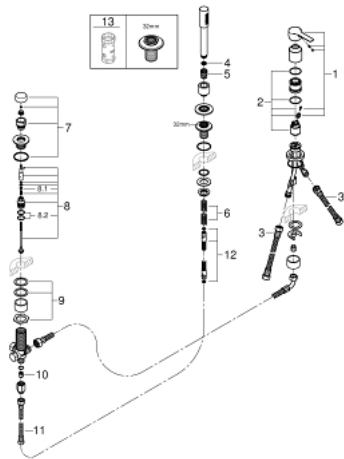

19 965 001 LINEARE 3-HOLE BATH/SOWER COMBINATION

PRODUCT DESCRIPTION

- Colour: chrome
- Three hole installation
- GROHE SilkMove 35 mm ceramic cartridge
- GROHE LongLife finish
- single lever mixer operating element
- diverter bath/shower
- metal stick hand shower
- metal shower hose 2000 mm (always chrome for any colour of the set)
- flexible connection hoses
- connection for shower hose
- protected against backflow
- for use with 29 037 000
- for combination with 28 990 / 28 991
- min. recommended pressure 1.0 bar

19 965 001 LINEARE 3-HOLE BATH/SHOWER COMBINATION

SELECT SPARE PART: , July 2016 – now

- 1: Lever (Spare part-nr. 46983000)
- 2: Cartridge (Spare part-nr. 46374000)
- 3: Tube (Spare part-nr. 07227000)
- 4: Dirt strainer (Spare part-nr. 0700200M)
- 5: Cone nut (Spare part-nr. 08864000)
- 6: Compression spring (Spare part-nr. 00869000)
- 7: Diverter knob (Spare part-nr. 46721000)
- 8: Diverter (Spare part-nr. 45443000)
- 8.1: O-ring $\varnothing 6 \times \varnothing 2$ (Spare part-nr. 0128300M)
- 8.2: Seat washer (Spare part-nr. 0120500M)
- 9: Repl.kit f.shank fastening 3/4" (Spare part-nr. 45444000)
- 10: Non-return valve (Spare part-nr. 08565000)
- 11: Tube (Spare part-nr. 07300000)
- 12: Metal hose (Spare part-nr. 28146000)
- 13: Socket spanner (Spare part-nr. 19332000)*