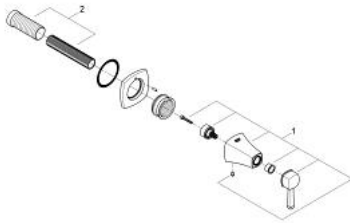

## 19 944 000 GRANDERA VOLUME CONTROL TRIM

### PRODUCT DESCRIPTION

- Colour: chrome
- trim set for 35 028 000
- 29 032 000 (preassembled headpart 1/2")
- 29 034 000 (preassembled headpart 1/2")
- 29 068 000 (preassembled ceramic headpart 1/2" – not to be used for shut-off)
- GROHE LongLife finish
- installation depth infinitely adjustable 43 - 91 mm
- min. recommended pressure 1.0 bar
- for use with rough-in valve (35 029)

## 19 944 000 GRANDERA VOLUME CONTROL TRIM

**SELECT SPARE PART:** , June 2012 – now

1: Handle (Spare part-nr. 48215000)

2: Extension (Spare part-nr. 45988000)