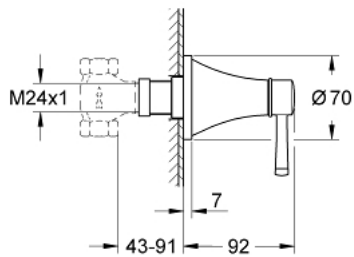

## 19 944 000 GRANDERA VOLUME CONTROL TRIM

### PRODUCT DESCRIPTION

- Colour: chrome
- trim set for 35 028 000
- 29 032 000 (preassembled headpart 1/2")
- 29 034 000 (preassembled headpart 1/2")
- 29 068 000 (preassembled ceramic headpart 1/2" – not to be used for shut-off)
- GROHE LongLife finish
- installation depth infinitely adjustable 43 - 91 mm
- min. recommended pressure 1.0 bar
- for use with rough-in valve (35 029)

## 19 944 000 GRANDERA VOLUME CONTROL TRIM

**SELECT SPARE PART:** , June 2012 – now

1: Handle (Spare part-nr. 48215000)

2: Extension (Spare part-nr. 45988000)