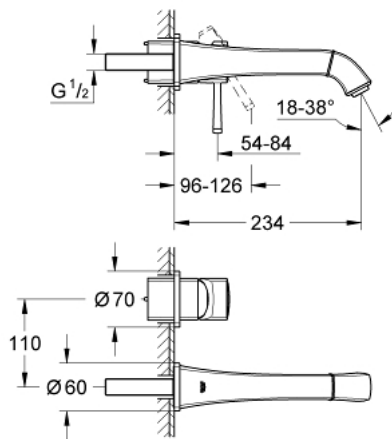

19 930 IG0 GRANDERA 2-HOLE BASIN MIXER M-SIZE

PRODUCT DESCRIPTION

- Colour: chrome/gold
- wall mounted
- without concealed body
- for use with rough-in set 23 319 000
- GROHE LongLife finish
- GROHE EcoJoy - less water, perfect flow
- GROHE AquaGuide adjustable mousseur 5.7 l/min
- projection 234 mm
- min. recommended pressure 1.0 bar

19 930 IG0 GRANDERA 2-HOLE BASIN MIXER M-SIZE

SELECT SPARE PART: , August 2017 – now

- 1: Lever (Spare part-nr. 46833IG0)
- 2: Flow straightener (Spare part-nr. 46837G00)
- 3: Extension (Spare part-nr. 46627000)*