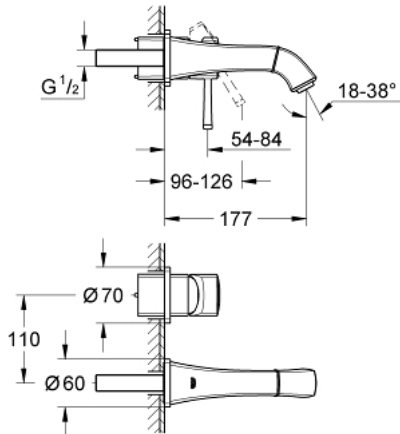

19 929 IG0 GRANDERA 2-HOLE BASIN MIXER S-SIZE

PRODUCT DESCRIPTION

- Colour: chrome/gold
- wall mounted
- for use with rough-in set 23 319 000
- without concealed body
- GROHE LongLife finish
- GROHE EcoJoy - less water, perfect flow
- GROHE AquaGuide adjustable mousseur 5.7 l/min
- center distance 110 mm
- projection 177 mm
- min. recommended pressure 1.0 bar

19 929 IG0 **GRANDERA 2-HOLE BASIN MIXER**
S-SIZE

SELECT SPARE PART: , August 2017 – now

1: Lever (Spare part-nr. 46833IG0)

2: Flow straightener (Spare part-nr. 46837G00)

3: Extension (Spare part-nr. 46627000)*