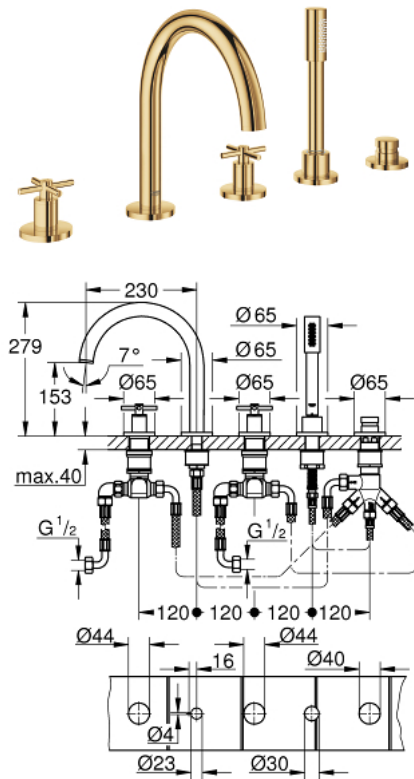

19 923 GL3 ATRIO 5-HOLE BATH/SHOWER COMBINATION

PRODUCT DESCRIPTION

- Colour: cool sunrise
- ceramic headparts 1/2", 90°
- GROHE LongLife finish
- consisting of:
 - pre-assembled spout fixing
 - with cross handles
 - bath spout with mousseur and diverter bath/shower
 - hand shower Rainshower Aqua 6.5 l/min
 - shower hose 2000 mm
 - flexible connection hoses
 - connection for shower hose
 - protected against backflow
 - for use with baseframe 29 037 002 (please order separately)
 - Two different sets of caps included. One set with "H" and "C" marking, one set without marking.