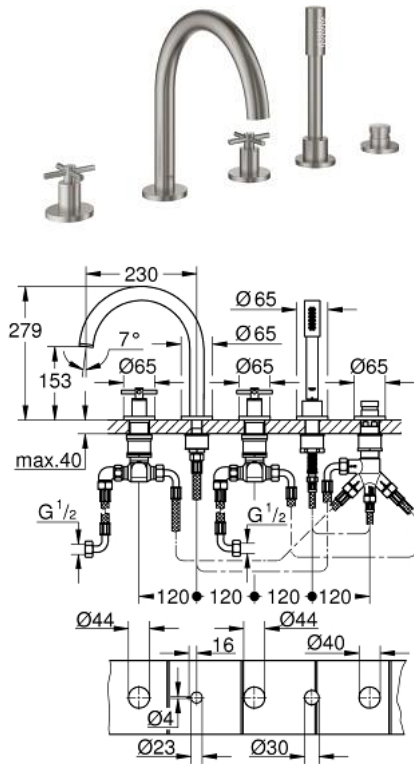

## 19 923 DC3 ATRIO 5-HOLE BATH/SHOWER COMBINATION

### PRODUCT DESCRIPTION

- Colour: Supersteel
- ceramic headparts 1/2", 90°
- GROHE LongLife finish
- consisting of:
- pre-assembled spout fixing
- with cross handles
- bath spout with mousseur and diverter bath/shower
- hand shower Rainshower Aqua 6.5 l/min
- shower hose 2000 mm
- flexible connection hoses
- connection for shower hose
- protected against backflow
- for use with baseframe 29 037 002 (please order separately)
- Two different sets of caps included. One set with "H" and "C" marking, one set without marking.

### SELECT SPARE PART: , April 2017 – now

- 1: Cross handle bath (Spare part-nr. 18033DC3)
- 2: Ceramic headpart 3/4", 180° (Spare part-nr. 45888000)
- 3: Seat 3/4" (Spare part-nr. 45345000)
- 4: Repl.kit f.shank fastening 3/4" (Spare part-nr. 45444000)
- 6: Ceramic headpart 3/4", 180° (Spare part-nr. 45887000)
- 7: Mousseur (Spare part-nr. 13926000)
- 8: Tube (Spare part-nr. 48018000)
- 9: Dirt strainer (Spare part-nr. 0700200M)
- 10: Cone nut (Spare part-nr. 08864DC0)
- 11: Compression spring (Spare part-nr. 00869000)
- 12: Metal hose (Spare part-nr. 28146000)
- 13: Diverter knob (Spare part-nr. 48411DC0)
- 14: Diverter (Spare part-nr. 45443000)
- 14.1: O-ring  $\varnothing 6 \times \varnothing 2$  (Spare part-nr. 0128300M)
- 14.2: Seat washer (Spare part-nr. 0120500M)
- 15: Non-return valve (Spare part-nr. 08565000)
- 16: Tube (Spare part-nr. 07300000)
- 17: Socket spanner (Spare part-nr. 19332000)\*