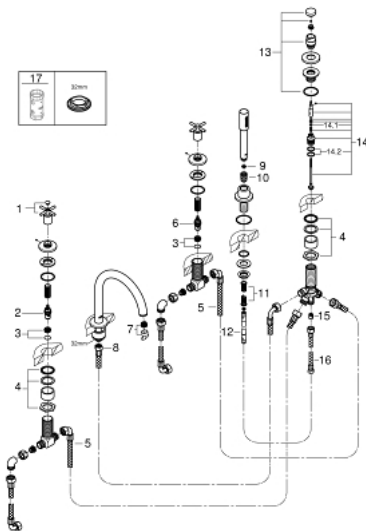

## 19 923 DC3 ATRIO 5-HOLE BATH/SHOWER COMBINATION

### PRODUCT DESCRIPTION

- Colour: Supersteel
- ceramic headparts 1/2", 90°
- GROHE LongLife finish
- consisting of:
- pre-assembled spout fixing
- with cross handles
- bath spout with mousseur and diverter bath/shower
- hand shower Rainshower Aqua 6.5 l/min
- shower hose 2000 mm
- flexible connection hoses
- connection for shower hose
- protected against backflow
- for use with baseframe 29 037 002 (please order separately)
- Two different sets of caps included. One set with "H" and "C" marking, one set without marking.

### SELECT SPARE PART: , April 2017 – now

- 1: Cross handle bath (Spare part-nr. 18033DC3)
- 2: Ceramic headpart 3/4", 180° (Spare part-nr. 45888000)
- 3: Seat 3/4" (Spare part-nr. 45345000)
- 4: Repl.kit f.shank fastening 3/4" (Spare part-nr. 45444000)
- 6: Ceramic headpart 3/4", 180° (Spare part-nr. 45887000)
- 7: Mousseur (Spare part-nr. 13926000)
- 8: Tube (Spare part-nr. 48018000)
- 9: Dirt strainer (Spare part-nr. 0700200M)
- 10: Cone nut (Spare part-nr. 08864DC0)
- 11: Compression spring (Spare part-nr. 00869000)
- 12: Metal hose (Spare part-nr. 28146000)
- 13: Diverter knob (Spare part-nr. 48411DC0)
- 14: Diverter (Spare part-nr. 45443000)
- 14.1: O-ring  $\varnothing 6 \times \varnothing 2$  (Spare part-nr. 0128300M)
- 14.2: Seat washer (Spare part-nr. 0120500M)
- 15: Non-return valve (Spare part-nr. 08565000)
- 16: Tube (Spare part-nr. 07300000)
- 17: Socket spanner (Spare part-nr. 19332000)\*