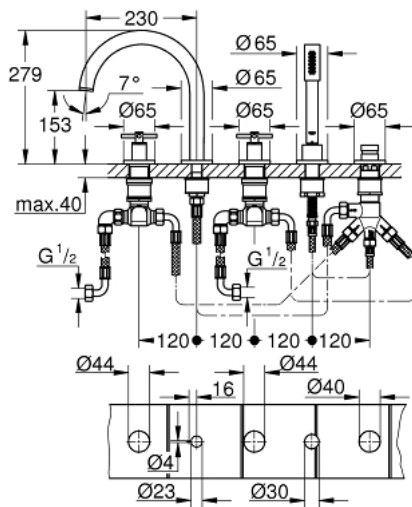

## 19 923 DA3 ATRIO 5-HOLE BATH/SHOWER COMBINATION

### PRODUCT DESCRIPTION

- Colour: warm sunset
- ceramic headparts 1/2", 90°
- GROHE LongLife finish
- consisting of:
- pre-assembled spout fixing
- with cross handles
- bath spout with mousseur and diverter bath/shower
- hand shower Rainshower Aqua 6.5 l/min
- shower hose 2000 mm
- flexible connection hoses
- connection for shower hose
- protected against backflow
- for use with baseframe 29 037 002 (please order separately)
- Two different sets of caps included. One set with "H" and "C" marking, one set without marking.