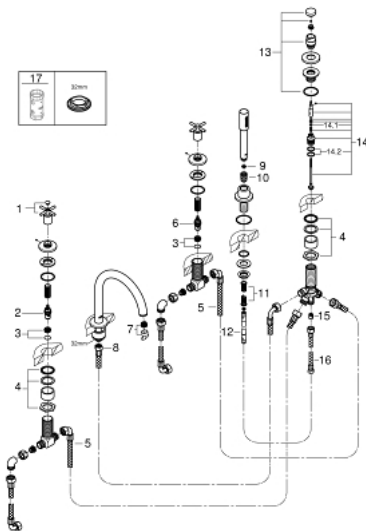

19 923 AL3 ATRIO 5-HOLE BATH/SHOWER COMBINATION

PRODUCT DESCRIPTION

- Colour: brushed hard graphite
- ceramic headparts 1/2", 90°
- GROHE LongLife finish
- consisting of:
 - pre-assembled spout fixing
 - with cross handles
 - bath spout with mousseur and diverter bath/shower
 - hand shower Rainshower Aqua 6.5 l/min
 - shower hose 2000 mm
 - flexible connection hoses
 - connection for shower hose
 - protected against backflow
 - for use with baseframe 29 037 002 (please order separately)
 - Two different sets of caps included. One set with "H" and "C" marking, one set without marking.

19 923 AL3 ATRIO 5-HOLE BATH/SHOWER COMBINATION

SELECT SPARE PART: , April 2017 – now

- 1: Cross handle bath (Spare part-nr. 18033AL3)
- 2: Ceramic headpart 3/4", 180° (Spare part-nr. 45888000)
- 3: Seat 3/4" (Spare part-nr. 45345000)
- 4: Repl.kit f.shank fastening 3/4" (Spare part-nr. 45444000)
- 6: Ceramic headpart 3/4", 180° (Spare part-nr. 45887000)
- 7: Mousseur (Spare part-nr. 13926000)
- 8: Tube (Spare part-nr. 48018000)
- 9: Dirt strainer (Spare part-nr. 0700200M)
- 10: Cone nut (Spare part-nr. 08864AL0)
- 11: Compression spring (Spare part-nr. 00869000)
- 12: Metal hose (Spare part-nr. 28146000)
- 13: Diverter knob (Spare part-nr. 48411AL0)
- 14: Diverter (Spare part-nr. 45443000)
- 14.1: O-ring $\varnothing 6 \times \varnothing 2$ (Spare part-nr. 0128300M)
- 14.2: Seat washer (Spare part-nr. 0120500M)
- 15: Non-return valve (Spare part-nr. 08565000)
- 16: Tube (Spare part-nr. 07300000)
- 17: Socket spanner (Spare part-nr. 19332000)*