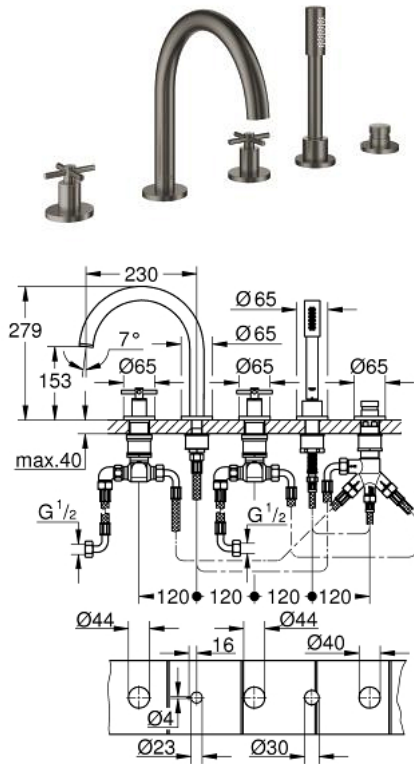

19 923 AL3 ATRIO 5-HOLE BATH/SHOWER COMBINATION

PRODUCT DESCRIPTION

- Colour: brushed hard graphite
- ceramic headparts 1/2", 90°
- GROHE LongLife finish
- consisting of:
 - pre-assembled spout fixing
 - with cross handles
 - bath spout with mousseur and diverter bath/shower
 - hand shower Rainshower Aqua 6.5 l/min
 - shower hose 2000 mm
 - flexible connection hoses
 - connection for shower hose
 - protected against backflow
 - for use with baseframe 29 037 002 (please order separately)
 - Two different sets of caps included. One set with "H" and "C" marking, one set without marking.

19 923 AL3 ATRIO 5-HOLE BATH/SHOWER COMBINATION

SELECT SPARE PART: , April 2017 – now

- 1: Cross handle bath (Spare part-nr. 18033AL3)
- 2: Ceramic headpart 3/4", 180° (Spare part-nr. 45888000)
- 3: Seat 3/4" (Spare part-nr. 45345000)
- 4: Repl.kit f.shank fastening 3/4" (Spare part-nr. 45444000)
- 6: Ceramic headpart 3/4", 180° (Spare part-nr. 45887000)
- 7: Mousseur (Spare part-nr. 13926000)
- 8: Tube (Spare part-nr. 48018000)
- 9: Dirt strainer (Spare part-nr. 0700200M)
- 10: Cone nut (Spare part-nr. 08864AL0)
- 11: Compression spring (Spare part-nr. 00869000)
- 12: Metal hose (Spare part-nr. 28146000)
- 13: Diverter knob (Spare part-nr. 48411AL0)
- 14: Diverter (Spare part-nr. 45443000)
- 14.1: O-ring $\varnothing 6 \times \varnothing 2$ (Spare part-nr. 0128300M)
- 14.2: Seat washer (Spare part-nr. 0120500M)
- 15: Non-return valve (Spare part-nr. 08565000)
- 16: Tube (Spare part-nr. 07300000)
- 17: Socket spanner (Spare part-nr. 19332000)*