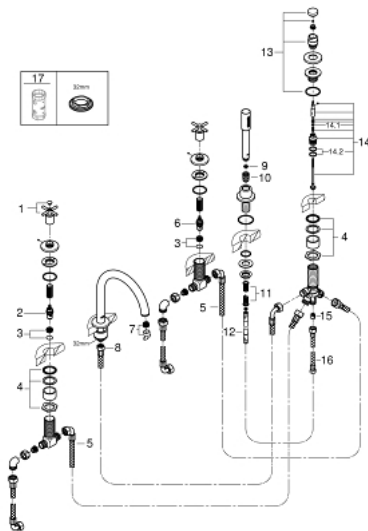

19 923 003 ATRIO 5-HOLE BATH/SHOWER COMBINATION

SELECT SPARE PART: , April 2017 – now

- 1: Cross handle bath (Spare part-nr. 18033003)
- 2: Ceramic headpart 3/4", 180° (Spare part-nr. 45888000)
- 3: Seat 3/4" (Spare part-nr. 45345000)
- 4: Repl.kit f.shank fastening 3/4" (Spare part-nr. 45444000)
- 5: Tube (Spare part-nr. 48019000)
- 6: Ceramic headpart 3/4", 180° (Spare part-nr. 45887000)
- 7: Mousseur (Spare part-nr. 13926000)
- 8: Tube (Spare part-nr. 48018000)
- 9: Dirt strainer (Spare part-nr. 0700200M)
- 10: Cone nut (Spare part-nr. 08864000)
- 11: Compression spring (Spare part-nr. 00869000)
- 12: Metal hose (Spare part-nr. 28146000)
- 13: Diverter knob (Spare part-nr. 48411000)
- 14: Diverter (Spare part-nr. 45443000)
- 14.1: O-ring $\varnothing 6 \times \varnothing 2$ (Spare part-nr. 0128300M)
- 14.2: Seat washer (Spare part-nr. 0120500M)
- 15: Non-return valve (Spare part-nr. 08565000)
- 16: Tube (Spare part-nr. 07300000)
- 17: Socket spanner (Spare part-nr. 19332000)*