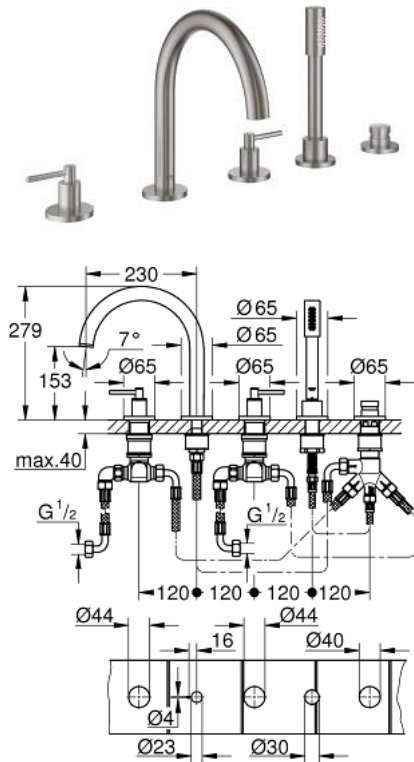

19 922 DC3 ATRIO 5-HOLE BATH/SHOWER COMBINATION

PRODUCT DESCRIPTION

- Colour: Supersteel
- ceramic headparts 1/2", 90°
- GROHE LongLife finish
- consisting of:
- pre-assembled spout fixing
- with lever handles
- bath spout with mousseur and diverter bath/shower
- hand shower Rainshower Aqua 6.5 l/min
- shower hose 2000 mm
- flexible connection hoses
- connection for shower hose
- protected against backflow
- for use with baseframe 29 037 002 (please order separately)
- Two different sets of caps included. One set with "H" and "C" marking, one set without marking.

19 922 DC3 ATRIO 5-HOLE BATH/SHOWER COMBINATION

SELECT SPARE PART: , April 2017 – now

- 1: Lever handle bath (Spare part-nr. 18034DC3)
- 2: Ceramic headpart 3/4", 180° (Spare part-nr. 45888000)
- 3: Seat 3/4" (Spare part-nr. 45345000)
- 4: Repl.kit f.shank fastening 3/4" (Spare part-nr. 45444000)
- 5: Tube (Spare part-nr. 48019000)
- 6: Ceramic headpart 3/4", 180° (Spare part-nr. 45887000)
- 7: Mousseur (Spare part-nr. 13926000)
- 8: Tube (Spare part-nr. 48018000)
- 9: Dirt strainer (Spare part-nr. 0700200M)
- 10: Cone nut (Spare part-nr. 08864DC0)
- 11: Compression spring (Spare part-nr. 00869000)
- 12: Metal hose (Spare part-nr. 28146000)
- 13: Diverter knob (Spare part-nr. 48411DC0)
- 14: Diverter (Spare part-nr. 45443000)
- 14.1: O-ring $\varnothing 6 \times \varnothing 2$ (Spare part-nr. 0128300M)
- 14.2: Seat washer (Spare part-nr. 0120500M)
- 15: Non-return valve (Spare part-nr. 08565000)
- 16: Tube (Spare part-nr. 07300000)
- 17: Socket spanner (Spare part-nr. 19332000)*