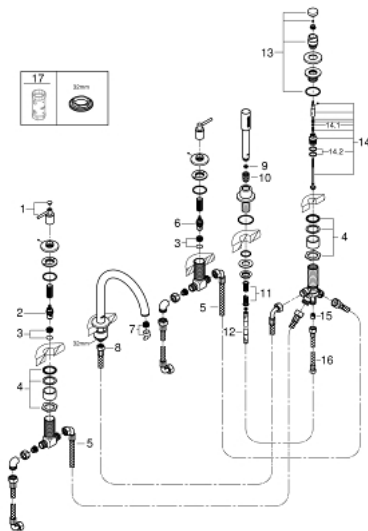

19 922 DC3 ATRIO 5-HOLE BATH/SHOWER COMBINATION

PRODUCT DESCRIPTION

- Colour: Supersteel
- ceramic headparts 1/2", 90°
- GROHE LongLife finish
- consisting of:
- pre-assembled spout fixing
- with lever handles
- bath spout with mousseur and diverter bath/shower
- hand shower Rainshower Aqua 6.5 l/min
- shower hose 2000 mm
- flexible connection hoses
- connection for shower hose
- protected against backflow
- for use with baseframe 29 037 002 (please order separately)
- Two different sets of caps included. One set with "H" and "C" marking, one set without marking.

19 922 DC3 ATRIO 5-HOLE BATH/SHOWER COMBINATION

SELECT SPARE PART: , April 2017 – now

- 1: Lever handle bath (Spare part-nr. 18034DC3)
- 2: Ceramic headpart 3/4", 180° (Spare part-nr. 45888000)
- 3: Seat 3/4" (Spare part-nr. 45345000)
- 4: Repl.kit f.shank fastening 3/4" (Spare part-nr. 45444000)
- 5: Tube (Spare part-nr. 48019000)
- 6: Ceramic headpart 3/4", 180° (Spare part-nr. 45887000)
- 7: Mousseur (Spare part-nr. 13926000)
- 8: Tube (Spare part-nr. 48018000)
- 9: Dirt strainer (Spare part-nr. 0700200M)
- 10: Cone nut (Spare part-nr. 08864DC0)
- 11: Compression spring (Spare part-nr. 00869000)
- 12: Metal hose (Spare part-nr. 28146000)
- 13: Diverter knob (Spare part-nr. 48411DC0)
- 14: Diverter (Spare part-nr. 45443000)
- 14.1: O-ring $\varnothing 6 \times \varnothing 2$ (Spare part-nr. 0128300M)
- 14.2: Seat washer (Spare part-nr. 0120500M)
- 15: Non-return valve (Spare part-nr. 08565000)
- 16: Tube (Spare part-nr. 07300000)
- 17: Socket spanner (Spare part-nr. 19332000)*