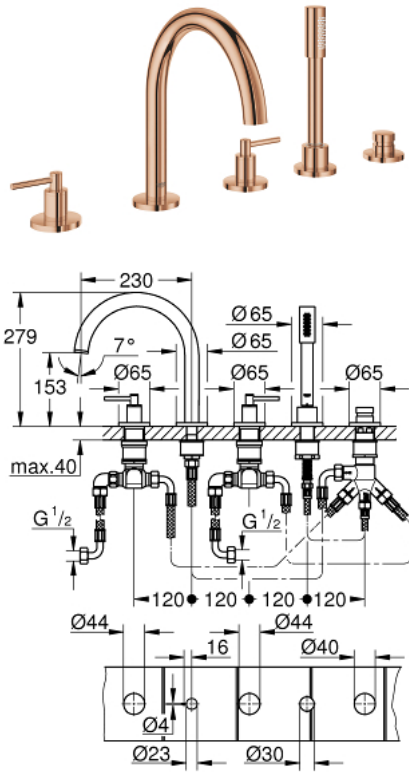

19 922 DA3 ATRIO 5-HOLE BATH/Shower COMBINATION

PRODUCT DESCRIPTION

- Colour: warm sunset
- ceramic headparts 1/2", 90°
- GROHE LongLife finish
- consisting of:
- pre-assembled spout fixing
- with lever handles
- bath spout with mousseur and diverter bath/shower
- hand shower Rainshower Aqua 6.5 l/min
- shower hose 2000 mm
- flexible connection hoses
- connection for shower hose
- protected against backflow
- for use with baseframe 29 037 002 (please order separately)
- Two different sets of caps included. One set with "H" and "C" marking, one set without marking.