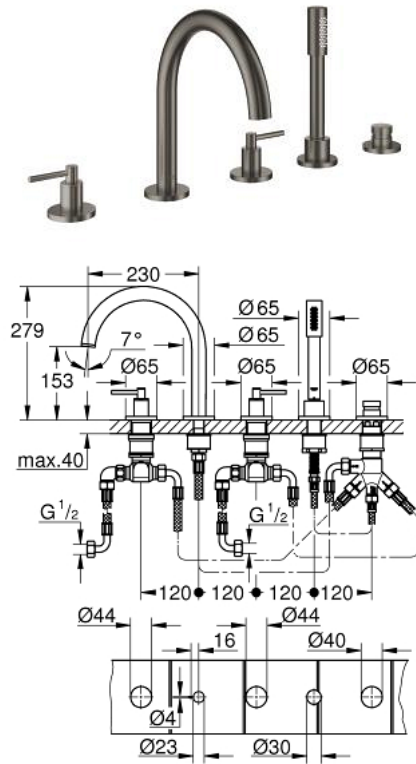

19 922 AL3 ATRIO 5-HOLE BATH/SHOWER COMBINATION

PRODUCT DESCRIPTION

- Colour: brushed hard graphite
- ceramic headparts 1/2", 90°
- GROHE LongLife finish
- consisting of:
 - pre-assembled spout fixing
 - with lever handles
 - bath spout with mousseur and diverter bath/shower
 - hand shower Rainshower Aqua 6.5 l/min
 - shower hose 2000 mm
 - flexible connection hoses
 - connection for shower hose
 - protected against backflow
 - for use with baseframe 29 037 002 (please order separately)
 - Two different sets of caps included. One set with "H" and "C" marking, one set without marking.

19 922 AL3 ATRIO 5-HOLE BATH/SHOWER COMBINATION

SELECT SPARE PART: , April 2017 – now

- 1: Lever handle bath (Spare part-nr. 18034AL3)
- 2: Ceramic headpart 3/4", 180° (Spare part-nr. 45888000)
- 3: Seat 3/4" (Spare part-nr. 45345000)
- 4: Repl.kit f.shank fastening 3/4" (Spare part-nr. 45444000)
- 5: Tube (Spare part-nr. 48019000)
- 6: Ceramic headpart 3/4", 180° (Spare part-nr. 45887000)
- 7: Mousseur (Spare part-nr. 13926000)
- 8: Tube (Spare part-nr. 48018000)
- 9: Dirt strainer (Spare part-nr. 0700200M)
- 10: Cone nut (Spare part-nr. 08864AL0)
- 11: Compression spring (Spare part-nr. 00869000)
- 12: Metal hose (Spare part-nr. 28146000)
- 13: Diverter knob (Spare part-nr. 48411AL0)
- 14: Diverter (Spare part-nr. 45443000)
- 14.1: O-ring $\varnothing 6 \times \varnothing 2$ (Spare part-nr. 0128300M)
- 14.2: Seat washer (Spare part-nr. 0120500M)
- 15: Non-return valve (Spare part-nr. 08565000)
- 16: Tube (Spare part-nr. 07300000)
- 17: Socket spanner (Spare part-nr. 19332000)*