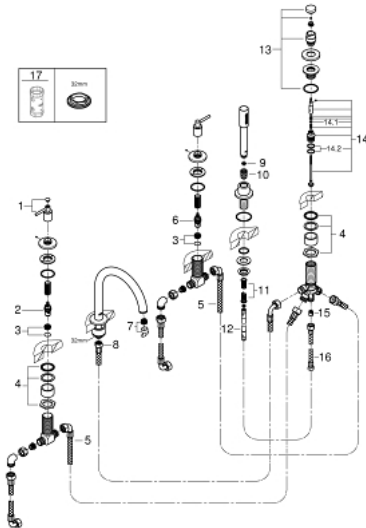

19 922 AL3 ATRIO 5-HOLE BATH/SHOWER COMBINATION

PRODUCT DESCRIPTION

- Colour: brushed hard graphite
- ceramic headparts 1/2", 90°
- GROHE LongLife finish
- consisting of:
 - pre-assembled spout fixing
 - with lever handles
 - bath spout with mousseur and diverter bath/shower
 - hand shower Rainshower Aqua 6.5 l/min
 - shower hose 2000 mm
 - flexible connection hoses
 - connection for shower hose
 - protected against backflow
 - for use with baseframe 29 037 002 (please order separately)
 - Two different sets of caps included. One set with "H" and "C" marking, one set without marking.

19 922 AL3 ATRIO 5-HOLE BATH/SHOWER COMBINATION

SELECT SPARE PART: , April 2017 – now

- 1: Lever handle bath (Spare part-nr. 18034AL3)
- 2: Ceramic headpart 3/4", 180° (Spare part-nr. 45888000)
- 3: Seat 3/4" (Spare part-nr. 45345000)
- 4: Repl.kit f.shank fastening 3/4" (Spare part-nr. 45444000)
- 5: Tube (Spare part-nr. 48019000)
- 6: Ceramic headpart 3/4", 180° (Spare part-nr. 45887000)
- 7: Mousseur (Spare part-nr. 13926000)
- 8: Tube (Spare part-nr. 48018000)
- 9: Dirt strainer (Spare part-nr. 0700200M)
- 10: Cone nut (Spare part-nr. 08864AL0)
- 11: Compression spring (Spare part-nr. 00869000)
- 12: Metal hose (Spare part-nr. 28146000)
- 13: Diverter knob (Spare part-nr. 48411AL0)
- 14: Diverter (Spare part-nr. 45443000)
- 14.1: O-ring $\varnothing 6 \times \varnothing 2$ (Spare part-nr. 0128300M)
- 14.2: Seat washer (Spare part-nr. 0120500M)
- 15: Non-return valve (Spare part-nr. 08565000)
- 16: Tube (Spare part-nr. 07300000)
- 17: Socket spanner (Spare part-nr. 19332000)*