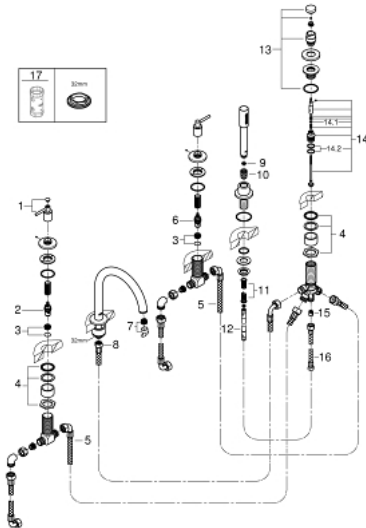

19 922 003 ATRIO 5-HOLE BATH/SHOWER COMBINATION

PRODUCT DESCRIPTION

- Colour: chrome
- ceramic headparts 1/2", 90°
- GROHE LongLife finish
- consisting of:
- pre-assembled spout fixing
- with lever handles
- bath spout with mousseur and diverter bath/shower
- hand shower Rainshower Aqua 6.5 l/min
- shower hose 2000 mm
- flexible connection hoses
- connection for shower hose
- protected against backflow
- for use with baseframe 29 037 002 (please order separately)
- Two different sets of caps included. One set with "H" and "C" marking, one set without marking.

19 922 003 ATRIO 5-HOLE BATH/SHOWER COMBINATION

SELECT SPARE PART: , April 2017 – now

- 1: Lever handle bath (Spare part-nr. 18034003)
- 2: Ceramic headpart 3/4", 180° (Spare part-nr. 45888000)
- 3: Seat 3/4" (Spare part-nr. 45345000)
- 4: Repl.kit f.shank fastening 3/4" (Spare part-nr. 45444000)
- 5: Tube (Spare part-nr. 48019000)
- 6: Ceramic headpart 3/4", 180° (Spare part-nr. 45887000)
- 7: Mousseur (Spare part-nr. 13926000)
- 8: Tube (Spare part-nr. 48018000)
- 9: Dirt strainer (Spare part-nr. 0700200M)
- 10: Cone nut (Spare part-nr. 08864000)
- 11: Compression spring (Spare part-nr. 00869000)
- 12: Metal hose (Spare part-nr. 28146000)
- 13: Diverter knob (Spare part-nr. 48411000)
- 14: Diverter (Spare part-nr. 45443000)
- 14.1: O-ring $\varnothing 6 \times \varnothing 2$ (Spare part-nr. 0128300M)
- 14.2: Seat washer (Spare part-nr. 0120500M)
- 15: Non-return valve (Spare part-nr. 08565000)
- 16: Tube (Spare part-nr. 07300000)
- 17: Socket spanner (Spare part-nr. 19332000)*