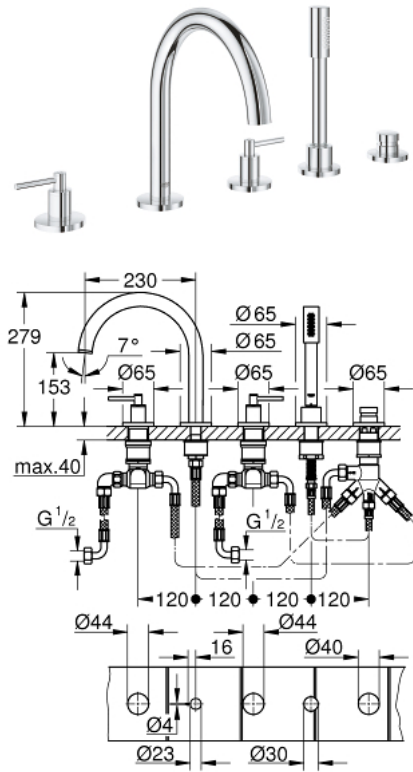

19 922 003 ATRIO 5-HOLE BATH/SHOWER COMBINATION

PRODUCT DESCRIPTION

- Colour: chrome
- ceramic headparts 1/2", 90°
- GROHE LongLife finish
- consisting of:
- pre-assembled spout fixing
- with lever handles
- bath spout with mousseur and diverter bath/shower
- hand shower Rainshower Aqua 6.5 l/min
- shower hose 2000 mm
- flexible connection hoses
- connection for shower hose
- protected against backflow
- for use with baseframe 29 037 002 (please order separately)
- Two different sets of caps included. One set with "H" and "C" marking, one set without marking.

19 922 003 ATRIO 5-HOLE BATH/SHOWER COMBINATION

SELECT SPARE PART: , April 2017 – now

- 1: Lever handle bath (Spare part-nr. 18034003)
- 2: Ceramic headpart 3/4", 180° (Spare part-nr. 45888000)
- 3: Seat 3/4" (Spare part-nr. 45345000)
- 4: Repl.kit f.shank fastening 3/4" (Spare part-nr. 45444000)
- 5: Tube (Spare part-nr. 48019000)
- 6: Ceramic headpart 3/4", 180° (Spare part-nr. 45887000)
- 7: Mousseur (Spare part-nr. 13926000)
- 8: Tube (Spare part-nr. 48018000)
- 9: Dirt strainer (Spare part-nr. 0700200M)
- 10: Cone nut (Spare part-nr. 08864000)
- 11: Compression spring (Spare part-nr. 00869000)
- 12: Metal hose (Spare part-nr. 28146000)
- 13: Diverter knob (Spare part-nr. 48411000)
- 14: Diverter (Spare part-nr. 45443000)
- 14.1: O-ring $\varnothing 6 \times \varnothing 2$ (Spare part-nr. 0128300M)
- 14.2: Seat washer (Spare part-nr. 0120500M)
- 15: Non-return valve (Spare part-nr. 08565000)
- 16: Tube (Spare part-nr. 07300000)
- 17: Socket spanner (Spare part-nr. 19332000)*