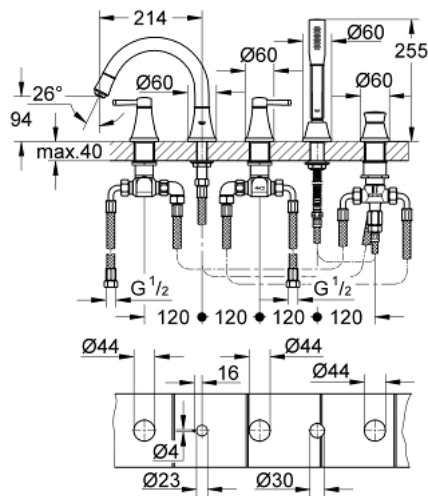

19 919 IG0 GRANDERA 5-HOLE BATH/SHOWER COMBINATION

PRODUCT DESCRIPTION

- Colour: chrome/gold
- GROHE LongLife finish
- consisting of:
 - ceramic headparts 1/2", 90°
 - pre-assembled spout fixing
 - single lever mixer operating element
 - bath spout with mousseur and diverter bath/shower
 - Grandera hand shower 7,6 l
 - metal shower hose 1500 mm
 - connection for shower hose
 - flexible connection hoses
 - protected against backflow
 - can be used with 29 037 000
 - min. recommended pressure 1.0 bar

19 919 IG0 GRANDERA 5-HOLE BATH/SHOWER COMBINATION

SELECT SPARE PART: , October 2018 – now

- 1: Handle pair (Spare part-nr. 48325000)
- 2: Ceramic headpart 3/4", 180° (Spare part-nr. 45888000)
- 3: Ceramic headpart 3/4", 180° (Spare part-nr. 45887000)
- 4: Seat 3/4" (Spare part-nr. 45345000)
- 5: Diverter knob (Spare part-nr. 48216IG0)
- 6: Diverter (Spare part-nr. 45443000)
- 6.1: O-ring $\varnothing 6 \times \varnothing 2$ (Spare part-nr. 0128300M)
- 6.2: Seat washer (Spare part-nr. 0120500M)
- 7: Repl.kit f.shank fastening 3/4" (Spare part-nr. 45444000)
- 8: Mousseur (Spare part-nr. 13952G00)
- 9: Dirt strainer (Spare part-nr. 0700200M)
- 10: Cone nut (Spare part-nr. 08864000)
- 11: Tube (Spare part-nr. 48018000)
- 12: Tube (Spare part-nr. 48019000)
- 13: Compression spring (Spare part-nr. 00869000)
- 14: Non-return valve (Spare part-nr. 08565000)
- 15: Tube (Spare part-nr. 07300000)
- 16: Metal hose (Spare part-nr. 28146000)
- 17: Socket spanner (Spare part-nr. 19332000)*