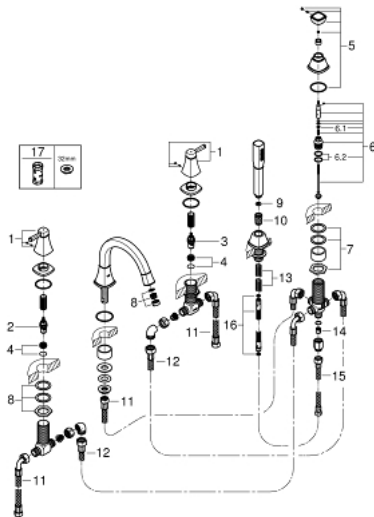

19 919 IG0 GRANDERA 5-HOLE BATH/SHOWER COMBINATION

PRODUCT DESCRIPTION

- Colour: chrome/gold
- GROHE LongLife finish
- consisting of:
 - ceramic headparts 1/2", 90°
 - pre-assembled spout fixing
 - single lever mixer operating element
 - bath spout with mousseur and diverter bath/shower
 - Grandera hand shower 7,6 l
 - metal shower hose 1500 mm
 - connection for shower hose
 - flexible connection hoses
 - protected against backflow
 - can be used with 29 037 000
 - min. recommended pressure 1.0 bar

19 919 IG0 GRANDERA 5-HOLE BATH/SHOWER COMBINATION

SELECT SPARE PART: , October 2018 – now

- 1: Handle pair (Spare part-nr. 48325000)
- 2: Ceramic headpart 3/4", 180° (Spare part-nr. 45888000)
- 3: Ceramic headpart 3/4", 180° (Spare part-nr. 45887000)
- 4: Seat 3/4" (Spare part-nr. 45345000)
- 5: Diverter knob (Spare part-nr. 48216IG0)
- 6: Diverter (Spare part-nr. 45443000)
- 6.1: O-ring $\varnothing 6 \times \varnothing 2$ (Spare part-nr. 0128300M)
- 6.2: Seat washer (Spare part-nr. 0120500M)
- 7: Repl.kit f.shank fastening 3/4" (Spare part-nr. 45444000)
- 8: Mousseur (Spare part-nr. 13952G00)
- 9: Dirt strainer (Spare part-nr. 0700200M)
- 10: Cone nut (Spare part-nr. 08864000)
- 11: Tube (Spare part-nr. 48018000)
- 12: Tube (Spare part-nr. 48019000)
- 13: Compression spring (Spare part-nr. 00869000)
- 14: Non-return valve (Spare part-nr. 08565000)
- 15: Tube (Spare part-nr. 07300000)
- 16: Metal hose (Spare part-nr. 28146000)
- 17: Socket spanner (Spare part-nr. 19332000)*