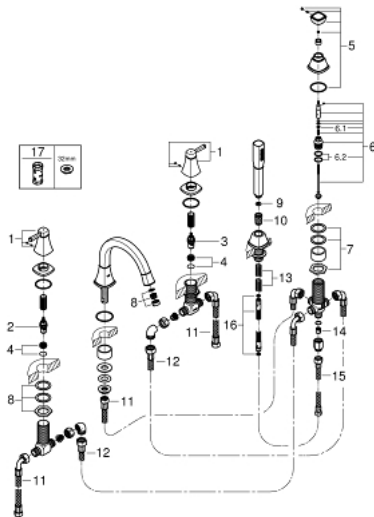

## 19 919 00A GRANDERA 5-HOLE BATH/SHOWER COMBINATION

### PRODUCT DESCRIPTION

- Colour: chrome
- ceramic headparts 1/2", 90°
- GROHE LongLife finish
- consisting of:
  - pre-assembled spout fixing
  - single lever mixer operating element
  - bath spout with mousseur and diverter bath/shower
  - Grandera hand shower 6.6 l/min
  - metal shower hose 1500 mm
  - flexible connection hoses
  - connection for shower hose
  - protected against backflow
  - can be used with 29 037 000
  - min. recommended pressure 1.0 bar

### SELECT SPARE PART: , October 2018 – now

- 1: Handle pair (Spare part-nr. 48325000)
- 2: Ceramic headpart 3/4", 180° (Spare part-nr. 45888000)
- 3: Ceramic headpart 3/4", 180° (Spare part-nr. 45887000)
- 4: Seat 3/4" (Spare part-nr. 45345000)
- 5: diverter knob (Spare part-nr. 48216EN0)
- 6: Diverter (Spare part-nr. 45443000)
- 6.1: O-ring  $\varnothing 6 \times \varnothing 2$  (Spare part-nr. 0128300M)
- 6.2: Seat washer (Spare part-nr. 0120500M)
- 7: Repl.kit f.shank fastening 3/4" (Spare part-nr. 45444000)
- 8: Mousseur (Spare part-nr. 13952EN0)
- 9: Dirt strainer (Spare part-nr. 0700200M)
- 10: Cone nut (Spare part-nr. 08864EN0)
- 11: Tube (Spare part-nr. 48018000)
- 12: Tube (Spare part-nr. 48019000)
- 13: Compression spring (Spare part-nr. 00869000)
- 14: Non-return valve (Spare part-nr. 08565000)
- 15: Tube (Spare part-nr. 07300000)
- 16: Metal hose (Spare part-nr. 28146000)
- 17: Socket spanner (Spare part-nr. 19332000)\*