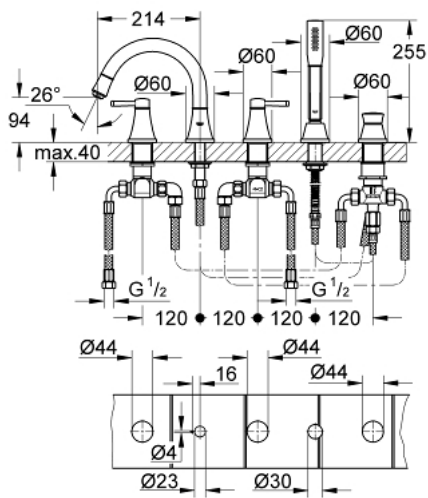

## 19 919 00A GRANDERA 5-HOLE BATH/SHOWER COMBINATION

### PRODUCT DESCRIPTION

- Colour: chrome
- ceramic headparts 1/2", 90°
- GROHE LongLife finish
- consisting of:
  - pre-assembled spout fixing
  - single lever mixer operating element
  - bath spout with mousseur and diverter bath/shower
  - Grandera hand shower 6.6 l/min
  - metal shower hose 1500 mm
  - flexible connection hoses
  - connection for shower hose
  - protected against backflow
  - can be used with 29 037 000
  - min. recommended pressure 1.0 bar

### SELECT SPARE PART: , October 2018 – now

- 1: Handle pair (Spare part-nr. 48325000)
- 2: Ceramic headpart 3/4", 180° (Spare part-nr. 45888000)
- 3: Ceramic headpart 3/4", 180° (Spare part-nr. 45887000)
- 4: Seat 3/4" (Spare part-nr. 45345000)
- 5: diverter knob (Spare part-nr. 48216EN0)
- 6: Diverter (Spare part-nr. 45443000)
- 6.1: O-ring  $\varnothing 6 \times \varnothing 2$  (Spare part-nr. 0128300M)
- 6.2: Seat washer (Spare part-nr. 0120500M)
- 7: Repl.kit f.shank fastening 3/4" (Spare part-nr. 45444000)
- 8: Mousseur (Spare part-nr. 13952EN0)
- 9: Dirt strainer (Spare part-nr. 0700200M)
- 10: Cone nut (Spare part-nr. 08864EN0)
- 11: Tube (Spare part-nr. 48018000)
- 12: Tube (Spare part-nr. 48019000)
- 13: Compression spring (Spare part-nr. 00869000)
- 14: Non-return valve (Spare part-nr. 08565000)
- 15: Tube (Spare part-nr. 07300000)
- 16: Metal hose (Spare part-nr. 28146000)
- 17: Socket spanner (Spare part-nr. 19332000)\*