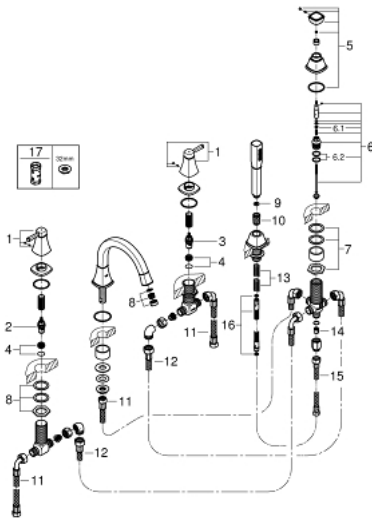

## 19 919 000 GRANDERA 5-HOLE BATH/SHOWER COMBINATION

### PRODUCT DESCRIPTION

- Colour: chrome
- ceramic headparts 1/2", 90°
- GROHE LongLife finish
- consisting of:
  - pre-assembled spout fixing
  - single lever mixer operating element
  - bath spout with mousseur and diverter bath/shower
  - Grandera hand shower 7,6 l
  - metal shower hose 1500 mm
  - flexible connection hoses
  - connection for shower hose
  - protected against backflow
  - can be used with 29 037 000
  - min. recommended pressure 1.0 bar

### SELECT SPARE PART: , October 2018 – now

- 1: Handle pair (Spare part-nr. 48325000)
- 2: Ceramic headpart 3/4", 180° (Spare part-nr. 45888000)
- 3: Ceramic headpart 3/4", 180° (Spare part-nr. 45887000)
- 4: Seat 3/4" (Spare part-nr. 45345000)
- 5: Diverter knob (Spare part-nr. 48216000)
- 6: Diverter (Spare part-nr. 45443000)
- 6.1: O-ring  $\varnothing 6 \times \varnothing 2$  (Spare part-nr. 0128300M)
- 6.2: Seat washer (Spare part-nr. 0120500M)
- 7: Repl.kit f.shank fastening 3/4" (Spare part-nr. 45444000)
- 8: Mousseur (Spare part-nr. 13952000)
- 9: Dirt strainer (Spare part-nr. 0700200M)
- 10: Cone nut (Spare part-nr. 08864000)
- 11: Tube (Spare part-nr. 48018000)
- 12: Tube (Spare part-nr. 48019000)
- 13: Compression spring (Spare part-nr. 00869000)
- 14: Non-return valve (Spare part-nr. 08565000)
- 15: Tube (Spare part-nr. 07300000)
- 16: Metal hose (Spare part-nr. 28146000)
- 17: Socket spanner (Spare part-nr. 19332000)\*