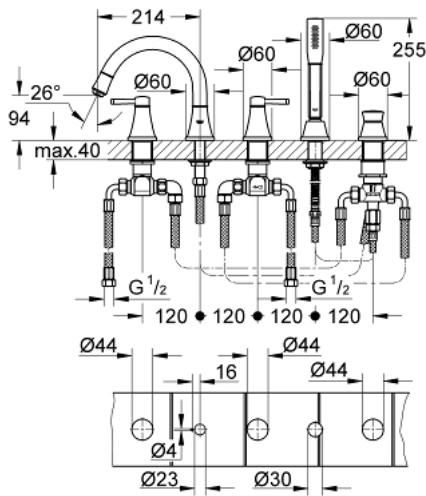

## 19 919 000 GRANDERA 5-HOLE BATH/SHOWER COMBINATION

### PRODUCT DESCRIPTION

- Colour: chrome
- ceramic headparts 1/2", 90°
- GROHE LongLife finish
- consisting of:
  - pre-assembled spout fixing
  - single lever mixer operating element
  - bath spout with mousseur and diverter bath/shower
  - Grandera hand shower 7,6 l
  - metal shower hose 1500 mm
  - flexible connection hoses
  - connection for shower hose
  - protected against backflow
  - can be used with 29 037 000
  - min. recommended pressure 1.0 bar

### SELECT SPARE PART: , October 2018 – now

- 1: Handle pair (Spare part-nr. 48325000)
- 2: Ceramic headpart 3/4", 180° (Spare part-nr. 45888000)
- 3: Ceramic headpart 3/4", 180° (Spare part-nr. 45887000)
- 4: Seat 3/4" (Spare part-nr. 45345000)
- 5: Diverter knob (Spare part-nr. 48216000)
- 6: Diverter (Spare part-nr. 45443000)
- 6.1: O-ring  $\varnothing 6 \times \varnothing 2$  (Spare part-nr. 0128300M)
- 6.2: Seat washer (Spare part-nr. 0120500M)
- 7: Repl.kit f.shank fastening 3/4" (Spare part-nr. 45444000)
- 8: Mousseur (Spare part-nr. 13952000)
- 9: Dirt strainer (Spare part-nr. 0700200M)
- 10: Cone nut (Spare part-nr. 08864000)
- 11: Tube (Spare part-nr. 48018000)
- 12: Tube (Spare part-nr. 48019000)
- 13: Compression spring (Spare part-nr. 00869000)
- 14: Non-return valve (Spare part-nr. 08565000)
- 15: Tube (Spare part-nr. 07300000)
- 16: Metal hose (Spare part-nr. 28146000)
- 17: Socket spanner (Spare part-nr. 19332000)\*