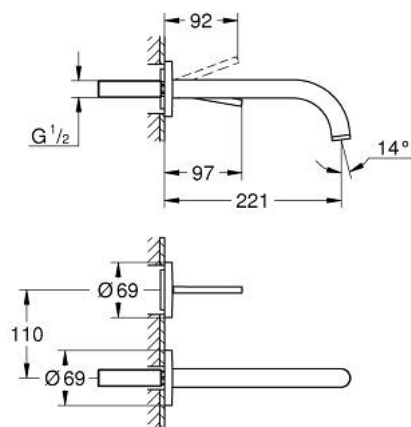

## 19 918 DC3 ATRIO TWO-HOLE BASIN MIXER JOYSTICK

### PRODUCT DESCRIPTION

- Colour: Supersteel
- wall mounted
- trim set for use with rough-in set 23 429 000
- without concealed body
- GROHE FeatherControl Joystick cartridge
- GROHE LongLife finish
- GROHE EcoJoy 5.7 l/min laminar mousseur
- center distance 110 mm
- projection 221 mm

## 19 918 DC3 ATRIO TWO-HOLE BASIN MIXER JOYSTICK

**SELECT SPARE PART:** , April 2017 – now

1: Flow straightener (Spare part-nr. 48408000)

2: Extension-set, 25 mm (Spare part-nr. 46901000)\*

\* Optional accessories