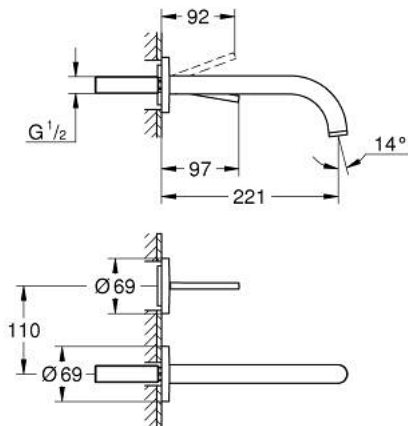

19 918 AL3 ATRIO TWO-HOLE BASIN MIXER JOYSTICK

PRODUCT DESCRIPTION

- Colour: brushed hard graphite
- wall mounted
- trim set for use with rough-in set 23 429 000
- without concealed body
- GROHE FeatherControl Joystick cartridge
- GROHE LongLife finish
- GROHE EcoJoy 5.7 l/min laminar mousseur
- center distance 110 mm
- projection 221 mm

19 918 AL3 ATRIO TWO-HOLE BASIN MIXER JOYSTICK

SELECT SPARE PART: , April 2017 – now

1: Flow straightener (Spare part-nr. 48408000)

2: Extension-set, 25 mm (Spare part-nr. 46901000)*

* Optional accessories