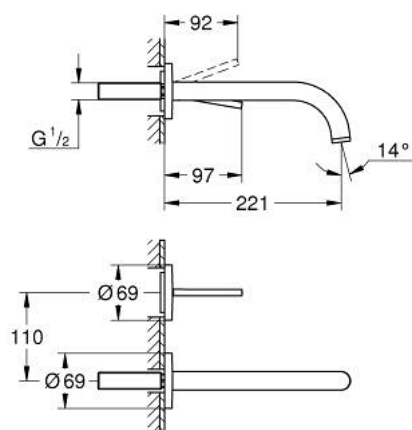

## 19 918 003 ATRIO TWO-HOLE BASIN MIXER JOYSTICK

### PRODUCT DESCRIPTION

- Colour: chrome
- wall mounted
- trim set for use with rough-in set 23 429 000
- without concealed body
- GROHE FeatherControl Joystick cartridge
- GROHE LongLife finish
- GROHE EcoJoy 5.7 l/min laminar mousseur
- center distance 110 mm
- projection 221 mm

## 19 918 003 ATRIO TWO-HOLE BASIN MIXER JOYSTICK

**SELECT SPARE PART:** , April 2017 – now

1: Flow straightener (Spare part-nr. 48408000)

2: Extension-set, 25 mm (Spare part-nr. 46901000)\*

\* Optional accessories