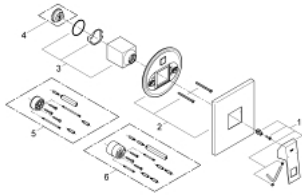

19 898 000 EUROCUBE SINGLE-LEVER SHOWER MIXER

PRODUCT DESCRIPTION

- Colour: chrome
- trim set for use with rough-in box 33 963 001, 33 964 001, 33 965 001
- without concealed body
- metal lever
- GROHE LongLife finish
- escutcheon- and shaft-sealing
- metal escutcheon
- covered fixing

19 898 000 EUROCUBE SINGLE-LEVER SHOWER MIXER

SELECT SPARE PART: , September 2010 – now

- 1: Lever (Spare part-nr. 46782000)
- 2: Escutcheon (Spare part-nr. 46781000)
- 3: Shield (Spare part-nr. 46784000)
- 4: Temperature limiter (Spare part-nr. 46375000)*
- 5: Extension (Spare part-nr. 46807000)*
- 6: Extension (Spare part-nr. 46808000)*