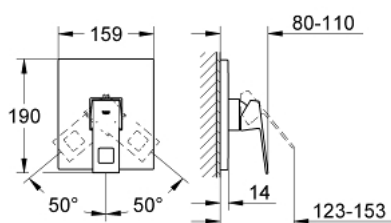

19 898 000 EUROCUBE SINGLE-LEVER SHOWER MIXER

PRODUCT DESCRIPTION

- Colour: chrome
- trim set for use with rough-in box 33 963 001, 33 964 001, 33 965 001
- without concealed body
- metal lever
- GROHE LongLife finish
- escutcheon- and shaft-sealing
- metal escutcheon
- covered fixing

19 898 000 EUROCUBE SINGLE-LEVER SHOWER MIXER

SELECT SPARE PART: , September 2010 – now

- 1: Lever (Spare part-nr. 46782000)
- 2: Escutcheon (Spare part-nr. 46781000)
- 3: Shield (Spare part-nr. 46784000)
- 4: Temperature limiter (Spare part-nr. 46375000)*
- 5: Extension (Spare part-nr. 46807000)*
- 6: Extension (Spare part-nr. 46808000)*