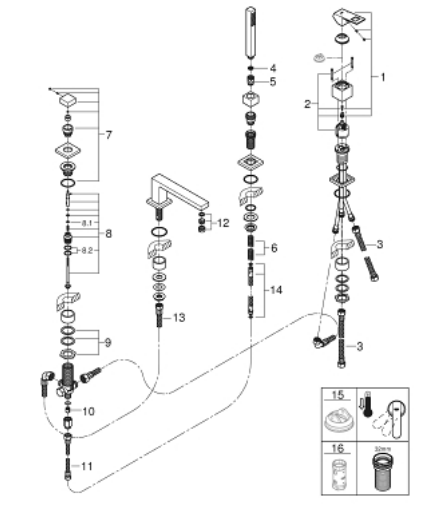

19 897 AL1 EUROCUBE 4-HOLE SINGLE LEVER BATH COMBINATION

PRODUCT DESCRIPTION

- Colour: brushed hard graphite
- GROHE SilkMove 46 mm ceramic cartridge
- GROHE LongLife finish
- consisting of:
 - pre-assembled spout fixing
 - single lever mixer operating element
 - metal lever
 - bath inlet with mousseur
 - diverter bath/shower
 - hand shower Euphoria Cube+ 6.6 l/min
 - metal shower hose 2000 mm (always chrome for any colour of the set)
 - flexible connection hoses
 - connection for shower hose
 - protected against backflow
 - for use with 29 037 000
 - min. recommended pressure 1.0 bar

19 897 AL1 EUROCUBE 4-HOLE SINGLE LEVER BATH COMBINATION

SELECT SPARE PART: , March 2019 – now

- 1: Lever (Spare part-nr. 46782AL0)
- 2: Cartridge (Spare part-nr. 46048000)
- 3: Tube (Spare part-nr. 07227000)
- 4: Dirt strainer (Spare part-nr. 0700200M)
- 5: Cone nut (Spare part-nr. 08864AL0)
- 6: Compression spring (Spare part-nr. 00869000)
- 7: Diverter knob (Spare part-nr. 48126AL0)
- 8: Diverter (Spare part-nr. 45443000)
- 8.1: O-ring $\varnothing 6 \times \varnothing 2$ (Spare part-nr. 0128300M)
- 8.2: Seat washer (Spare part-nr. 0120500M)
- 9: Repl.kit f.shank fastening 3/4" (Spare part-nr. 45444000)
- 10: Non-return valve (Spare part-nr. 08565000)
- 11: Tube (Spare part-nr. 07300000)
- 12: Mousseur (Spare part-nr. 13922AL0)
- 13: Tube (Spare part-nr. 48018000)
- 14: Metal hose (Spare part-nr. 28146000)
- 15: Temperature limiter (Spare part-nr. 46375000)*
- 16: Socket spanner (Spare part-nr. 19332000)*