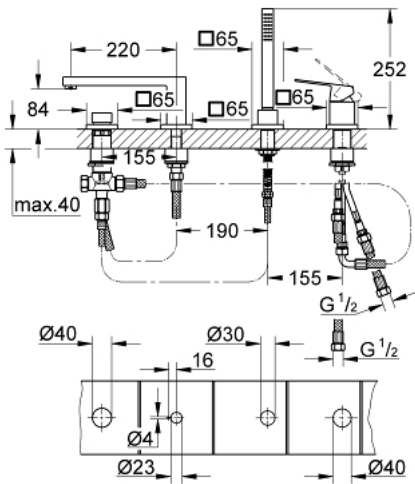

19 897 AL1 EUROCUBE 4-HOLE SINGLE LEVER BATH COMBINATION

PRODUCT DESCRIPTION

- Colour: brushed hard graphite
- GROHE SilkMove 46 mm ceramic cartridge
- GROHE LongLife finish
- consisting of:
 - pre-assembled spout fixing
 - single lever mixer operating element
 - metal lever
 - bath inlet with mousseur
 - diverter bath/shower
 - hand shower Euphoria Cube+ 6.6 l/min
 - metal shower hose 2000 mm (always chrome for any colour of the set)
 - flexible connection hoses
 - connection for shower hose
 - protected against backflow
 - for use with 29 037 000
 - min. recommended pressure 1.0 bar

19 897 AL1 EUROCUBE 4-HOLE SINGLE LEVER BATH COMBINATION

SELECT SPARE PART: , March 2019 – now

- 1: Lever (Spare part-nr. 46782AL0)
- 2: Cartridge (Spare part-nr. 46048000)
- 3: Tube (Spare part-nr. 07227000)
- 4: Dirt strainer (Spare part-nr. 0700200M)
- 5: Cone nut (Spare part-nr. 08864AL0)
- 6: Compression spring (Spare part-nr. 00869000)
- 7: Diverter knob (Spare part-nr. 48126AL0)
- 8: Diverter (Spare part-nr. 45443000)
- 8.1: O-ring $\varnothing 6 \times \varnothing 2$ (Spare part-nr. 0128300M)
- 8.2: Seat washer (Spare part-nr. 0120500M)
- 9: Repl.kit f.shank fastening 3/4" (Spare part-nr. 45444000)
- 10: Non-return valve (Spare part-nr. 08565000)
- 11: Tube (Spare part-nr. 07300000)
- 12: Mousseur (Spare part-nr. 13922AL0)
- 13: Tube (Spare part-nr. 48018000)
- 14: Metal hose (Spare part-nr. 28146000)
- 15: Temperature limiter (Spare part-nr. 46375000)*
- 16: Socket spanner (Spare part-nr. 19332000)*