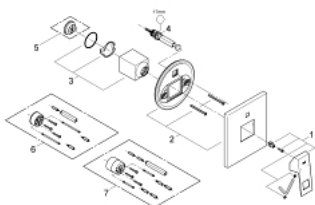

19 896 000 EUROCUBE SINGLE-LEVER BATH/SHOWER MIXER

PRODUCT DESCRIPTION

- Colour: chrome
- trim set for use with rough-in box 33 963 001 or 33 965 001
- without concealed body
- metal lever
- GROHE LongLife finish
- automatic diverter: bath/shower
- escutcheon- and shaft-sealing
- metal escutcheon
- covered fixing

19 896 000 EUROCUBE SINGLE-LEVER BATH/SHOWER MIXER

SELECT SPARE PART: , September 2010 – now

- 1: Lever (Spare part-nr. 46782000)
- 2: Escutcheon (Spare part-nr. 46783000)
- 3: Shield (Spare part-nr. 46784000)
- 4: Repl.kit f.rotary valve (Spare part-nr. 46785000)
- 5: Temperature limiter (Spare part-nr. 46375000)*
- 6: Extension (Spare part-nr. 46807000)*
- 7: Extension (Spare part-nr. 46808000)*