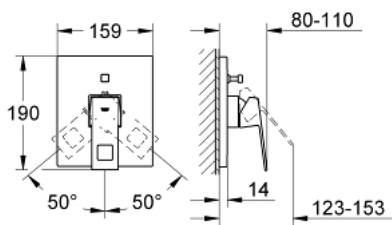

19 896 000 EUROCUBE SINGLE-LEVER BATH/SHOWER MIXER

PRODUCT DESCRIPTION

- Colour: chrome
- trim set for use with rough-in box 33 963 001 or 33 965 001
- without concealed body
- metal lever
- GROHE LongLife finish
- automatic diverter: bath/shower
- escutcheon- and shaft-sealing
- metal escutcheon
- covered fixing

19 896 000 EUROCUBE SINGLE-LEVER BATH/SHOWER MIXER

SELECT SPARE PART: , September 2010 – now

- 1: Lever (Spare part-nr. 46782000)
- 2: Escutcheon (Spare part-nr. 46783000)
- 3: Shield (Spare part-nr. 46784000)
- 4: Repl.kit f.rotary valve (Spare part-nr. 46785000)
- 5: Temperature limiter (Spare part-nr. 46375000)*
- 6: Extension (Spare part-nr. 46807000)*
- 7: Extension (Spare part-nr. 46808000)*