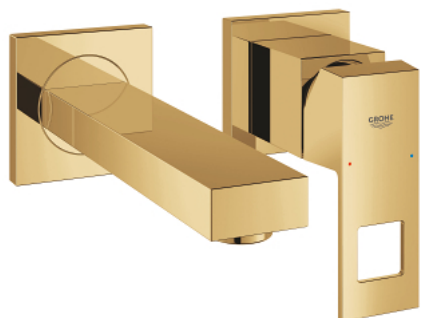

19 895 GLC EUROCUBE 2-HOLE BASIN MIXER S-SIZE

PRODUCT DESCRIPTION

- Colour: cool sunrise
- wall mounted
- for use with rough-in set 23 20023 200
- without concealed body
- metal escutcheon
- metal lever
- GROHE LongLife finish
- GROHE AquaGuide adjustable mousseur
- center distance 110 mm
- projection 171 mm
- min. recommended pressure 1.0 bar