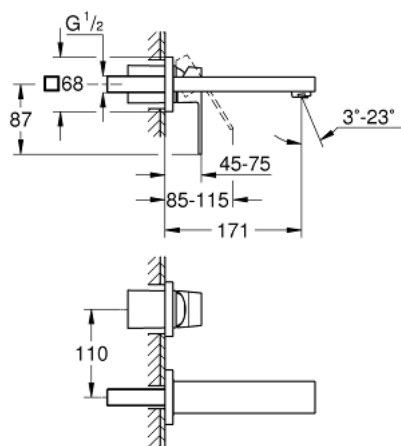

19 895 DC0 EUROCUBE 2-HOLE BASIN MIXER S-SIZE

PRODUCT DESCRIPTION

- Colour: Supersteel
- wall mounted
- for use with rough-in set 23 20023 200
- without concealed body
- metal escutcheon
- metal lever
- GROHE LongLife finish
- GROHE AquaGuide adjustable mousseur
- center distance 110 mm
- projection 171 mm
- min. recommended pressure 1.0 bar

19 895 DC0 EUROCUBE 2-HOLE BASIN MIXER S-SIZE

SELECT SPARE PART: , July 2018 – now

- 1: Lever (Spare part-nr. 46802DC0)
- 2: Flow straightener (Spare part-nr. 64451DC0)
- 3: Extension (Spare part-nr. 46627000)*