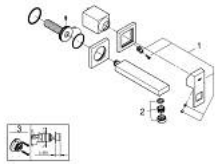

19 895 DC0 EUROCUBE 2-HOLE BASIN MIXER S-SIZE

PRODUCT DESCRIPTION

- Colour: Supersteel
- wall mounted
- for use with rough-in set 23 20023 200
- without concealed body
- metal escutcheon
- metal lever
- GROHE LongLife finish
- GROHE AquaGuide adjustable mousseur
- center distance 110 mm
- projection 171 mm
- min. recommended pressure 1.0 bar

19 895 DC0 EUROCUBE 2-HOLE BASIN MIXER S-SIZE

SELECT SPARE PART: , July 2018 – now

- 1: Lever (Spare part-nr. 46802DC0)
- 2: Flow straightener (Spare part-nr. 64451DC0)
- 3: Extension (Spare part-nr. 46627000)*