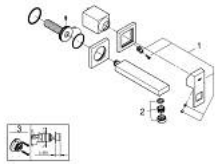

19 895 AL0 EUROCUBE 2-HOLE BASIN MIXER S-SIZE

PRODUCT DESCRIPTION

- Colour: brushed hard graphite
- wall mounted
- for use with rough-in set 23 20023 200
- without concealed body
- metal escutcheon
- metal lever
- GROHE LongLife finish
- GROHE AquaGuide adjustable mousseur
- center distance 110 mm
- projection 171 mm
- min. recommended pressure 1.0 bar

19 895 AL0 EUROCUBE 2-HOLE BASIN MIXER S-SIZE

SELECT SPARE PART: , March 2019 – now

1: Lever (Spare part-nr. 46802AL0)

2: Flow straightener (Spare part-nr. 64451AL0)

3: Extension (Spare part-nr. 46627000)*