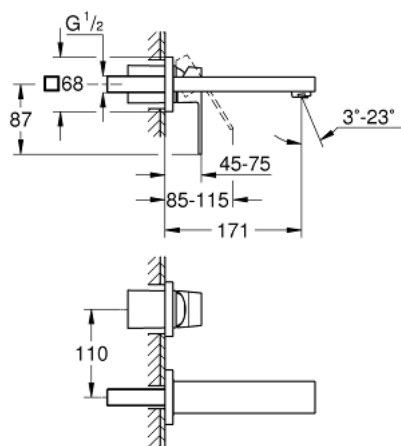

19 895 AL0 EUROCUBE 2-HOLE BASIN MIXER S-SIZE

PRODUCT DESCRIPTION

- Colour: brushed hard graphite
- wall mounted
- for use with rough-in set 23 20023 200
- without concealed body
- metal escutcheon
- metal lever
- GROHE LongLife finish
- GROHE AquaGuide adjustable mousseur
- center distance 110 mm
- projection 171 mm
- min. recommended pressure 1.0 bar

19 895 AL0 EUROCUBE 2-HOLE BASIN MIXER S-SIZE

SELECT SPARE PART: , March 2019 – now

1: Lever (Spare part-nr. 46802AL0)

2: Flow straightener (Spare part-nr. 64451AL0)

3: Extension (Spare part-nr. 46627000)*