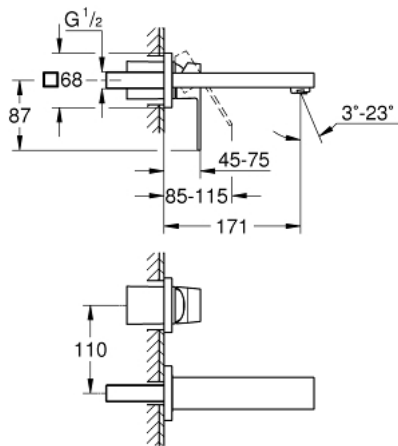

19 895 000 **EUROCUBE 2-HOLE BASIN MIXER**
S-SIZE

PRODUCT DESCRIPTION

- Colour: chrome
- wall mounted
- for use with rough-in set 23 20023 200
- without concealed body
- metal escutcheon
- metal lever
- GROHE LongLife finish
- GROHE AquaGuide adjustable mousseur
- center distance 110 mm
- projection 171 mm
- min. recommended pressure 1.0 bar

19 895 000 **EUROCUBE 2-HOLE BASIN MIXER**
S-SIZE

SELECT SPARE PART: , September 2010 – now

1: Lever (Spare part-nr. 46802000)

2: Flow straightener (Spare part-nr. 64451000)

3: Extension (Spare part-nr. 46627000)*