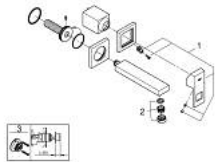

19 895 000 **EUROCUBE 2-HOLE BASIN MIXER**
S-SIZE

PRODUCT DESCRIPTION

- Colour: chrome
- wall mounted
- for use with rough-in set 23 20023 200
- without concealed body
- metal escutcheon
- metal lever
- GROHE LongLife finish
- GROHE AquaGuide adjustable mousseur
- center distance 110 mm
- projection 171 mm
- min. recommended pressure 1.0 bar

19 895 000 **EUROCUBE 2-HOLE BASIN MIXER**
S-SIZE

SELECT SPARE PART: , September 2010 – now

1: Lever (Spare part-nr. 46802000)

2: Flow straightener (Spare part-nr. 64451000)

3: Extension (Spare part-nr. 46627000)*