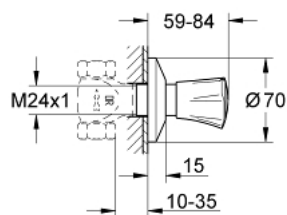

19 855 001 COSTA L CONCEALED VALVE EXPOSED PART

PRODUCT DESCRIPTION

- Colour: chrome
- for GROHE concealed valves, 1/2", 3/4", 1"
- installation depth infinitely adjustable 10 - 35 mm
- metal handle
- heat-insulated
- marking: red
- sliding escutcheon
- GROHE LongLife finish

19 855 001 COSTA L CONCEALED VALVE EXPOSED PART

SELECT SPARE PART: , June 2007 – now

- 1: Handle (Spare part-nr. 45994000)
 - 1.1: Repl. kit f.handle fastening (Spare part-nr. 0538600M)
 - 2: Sleeve (Spare part-nr. 06688000)
 - 3: Extension (Spare part-nr. 45201000)
 - 3.1: Safety clip (Spare part-nr. 0256900M)
 - 4: Escutcheon (Spare part-nr. 06386000)
 - 5: Extension for volume control (Spare part-nr. 45565000)*
 - 6: Screw for Costa/Avina products (Spare part-nr. 48013000)*
- * Optional accessories