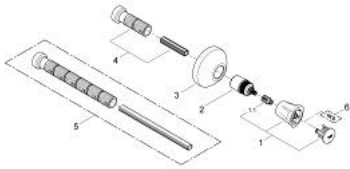

19 808 001 COSTA L CONCEALED VALVE EXPOSED PART

PRODUCT DESCRIPTION

- Colour: chrome
- trim set for 35 028 000
- for GROHE concealed valves, 1/2", 3/4", 1"
- installation depth infinitely adjustable 20-80 mm
- escutcheon with wall sealing
- screwable
- metal handle
- heat-insulated
- marking: blue
- GROHE LongLife finish

19 808 001 COSTA L CONCEALED VALVE EXPOSED PART

SELECT SPARE PART: , June 2007 – now

- 1: Handle (Spare part-nr. 45994000)
- 1.1: Repl. kit f.handle fastening (Spare part-nr. 0538600M)
- 2: Extension (Spare part-nr. 45204000)
- 3: Escutcheon (Spare part-nr. 45219000)
- 4: Extension 20-80 (Spare part-nr. 45202000)
- 5: Extension 20-200 (Spare part-nr. 45203000)*
- 6: Screw for Costa/Avina products (Spare part-nr. 48013000)*