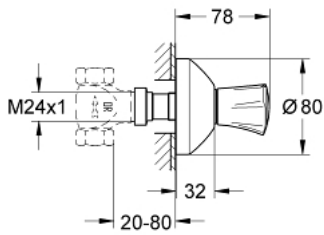

19 808 001 COSTA L CONCEALED VALVE EXPOSED PART

PRODUCT DESCRIPTION

- Colour: chrome
- trim set for 35 028 000
- for GROHE concealed valves, 1/2", 3/4", 1"
- installation depth infinitely adjustable 20-80 mm
- escutcheon with wall sealing
- screwable
- metal handle
- heat-insulated
- marking: blue
- GROHE LongLife finish

19 808 001 COSTA L CONCEALED VALVE EXPOSED PART

SELECT SPARE PART: , June 2007 – now

- 1: Handle (Spare part-nr. 45994000)
- 1.1: Repl. kit f.handle fastening (Spare part-nr. 0538600M)
- 2: Extension (Spare part-nr. 45204000)
- 3: Escutcheon (Spare part-nr. 45219000)
- 4: Extension 20-80 (Spare part-nr. 45202000)
- 5: Extension 20-200 (Spare part-nr. 45203000)*
- 6: Screw for Costa/Avina products (Spare part-nr. 48013000)*