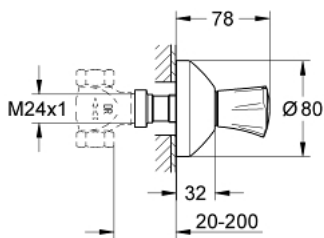

19 807 001 COSTA L CONCEALED VALVE EXPOSED PART

PRODUCT DESCRIPTION

- Colour: chrome
- trim set for 35 028 000
- for GROHE concealed valves, 1/2", 3/4", 1"
- installation depth infinitely adjustable 20 - 200 mm
- escutcheon with wall sealing
- screwable
- metal handle
- heat-insulated
- marking: red
- GROHE LongLife finish

19 807 001 COSTA L CONCEALED VALVE EXPOSED PART

SELECT SPARE PART: , June 2007 – now

1: Handle (Spare part-nr. 45994000)

1.1: Repl. kit f.handle fastening (Spare part-nr. 0538600M)

2: Extension (Spare part-nr. 45204000)