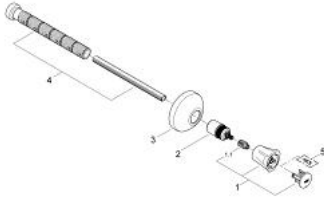

19 807 001 COSTA L CONCEALED VALVE EXPOSED PART

PRODUCT DESCRIPTION

- Colour: chrome
- trim set for 35 028 000
- for GROHE concealed valves, 1/2", 3/4", 1"
- installation depth infinitely adjustable 20 - 200 mm
- escutcheon with wall sealing
- screwable
- metal handle
- heat-insulated
- marking: red
- GROHE LongLife finish

19 807 001 COSTA L CONCEALED VALVE EXPOSED PART

SELECT SPARE PART: , June 2007 – now

1: Handle (Spare part-nr. 45994000)

1.1: Repl. kit f.handle fastening (Spare part-nr. 0538600M)

2: Extension (Spare part-nr. 45204000)

3: Escutcheon (Spare part-nr. 45219000)

4: Extension 20-200 (Spare part-nr. 45203000)

5: Screw for Costa/Avina products (Spare part-nr. 48013000)*

* Optional accessories