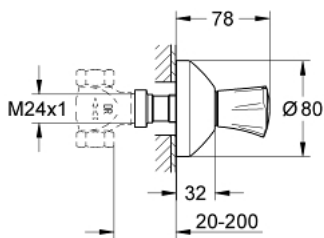

## 19 806 001 COSTA L CONCEALED VALVE EXPOSED PART

### PRODUCT DESCRIPTION

- Colour: chrome
- trim set for 35 028 000
- for GROHE concealed valves, 1/2", 3/4", 1"
- installation depth infinitely adjustable 20 - 200 mm
- escutcheon with wall sealing
- screwable
- metal handle
- heat-insulated
- marking: blue
- GROHE LongLife finish

## 19 806 001 **COSTA L CONCEALED VALVE EXPOSED PART**

**SELECT SPARE PART:** , June 2007 – now

1: Handle (Spare part-nr. 45994000)

1.1: Repl. kit f.handle fastening (Spare part-nr. 0538600M)

2: Extension (Spare part-nr. 45204000)