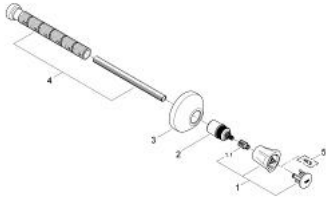

## 19 806 001 COSTA L CONCEALED VALVE EXPOSED PART

### PRODUCT DESCRIPTION

- Colour: chrome
- trim set for 35 028 000
- for GROHE concealed valves, 1/2", 3/4", 1"
- installation depth infinitely adjustable 20 - 200 mm
- escutcheon with wall sealing
- screwable
- metal handle
- heat-insulated
- marking: blue
- GROHE LongLife finish

## 19 806 001 **COSTA L CONCEALED VALVE EXPOSED PART**

**SELECT SPARE PART:** , June 2007 – now

1: Handle (Spare part-nr. 45994000)

1.1: Repl. kit f.handle fastening (Spare part-nr. 0538600M)

2: Extension (Spare part-nr. 45204000)