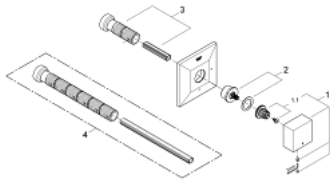

19 796 DC0 ALLURE BRILLIANT CONCEALED VALVE EXPOSED PART

PRODUCT DESCRIPTION

- Colour: Supersteel
- set for final installation for
- 29 032 000 (preassembled headpart 1/2")
- 29 068 000 (preassembled ceramic headpart 1/2" – not to be used for shut-off)
- GROHE LongLife finish
- installation depth infinitely adjustable 43 - 91 mm

19 796 DC0 **ALLURE BRILLIANT CONCEALED VALVE EXPOSED PART**

SELECT SPARE PART: , March 2018 – now

1: Handle (Spare part-nr. 48131DC0)

1.1: Replacement handle connection kit (Spare part-nr. 45186000)

2: Extension (Spare part-nr. 48044000)