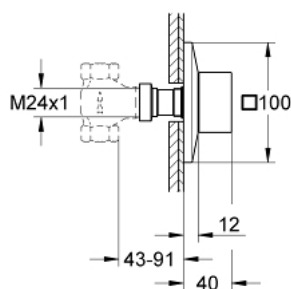

19 796 DC0 ALLURE BRILLIANT CONCEALED VALVE EXPOSED PART

PRODUCT DESCRIPTION

- Colour: Supersteel
- set for final installation for
- 29 032 000 (preassembled headpart 1/2")
- 29 068 000 (preassembled ceramic headpart 1/2" – not to be used for shut-off)
- GROHE LongLife finish
- installation depth infinitely adjustable 43 - 91 mm

19 796 DC0 **ALLURE BRILLIANT CONCEALED VALVE EXPOSED PART**

SELECT SPARE PART: , March 2018 – now

1: Handle (Spare part-nr. 48131DC0)

1.1: Replacement handle connection kit (Spare part-nr. 45186000)

2: Extension (Spare part-nr. 48044000)