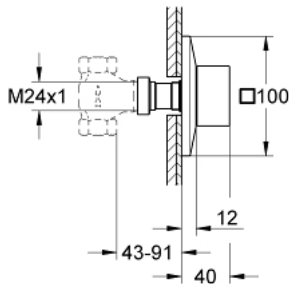

19 796 000 ALLURE BRILLIANT CONCEALED VALVE EXPOSED PART

PRODUCT DESCRIPTION

- Colour: chrome
- trim set for 35 028 000
- 29 032 000 (preassembled headpart 1/2")
- 29 068 000 (preassembled ceramic headpart 1/2" – not to be used for shut-off)
- GROHE LongLife finish
- installation depth infinitely adjustable 43 - 91 mm

19 796 000 ALLURE BRILLIANT CONCEALED VALVE EXPOSED PART

SELECT SPARE PART: , August 2010 – now

1: Handle (Spare part-nr. 48131000)

1.1: Replacement handle connection kit (Spare part-nr. 45186000)

2: Extension (Spare part-nr. 48044000)