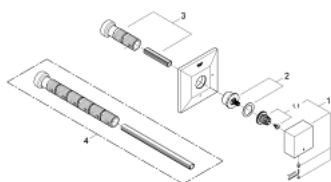

19 796 000 ALLURE BRILLIANT CONCEALED VALVE EXPOSED PART

PRODUCT DESCRIPTION

- Colour: chrome
- trim set for 35 028 000
- 29 032 000 (preassembled headpart 1/2")
- 29 068 000 (preassembled ceramic headpart 1/2" – not to be used for shut-off)
- GROHE LongLife finish
- installation depth infinitely adjustable 43 - 91 mm

19 796 000 ALLURE BRILLIANT CONCEALED VALVE EXPOSED PART

SELECT SPARE PART: , August 2010 – now

1: Handle (Spare part-nr. 48131000)

1.1: Replacement handle connection kit (Spare part-nr. 45186000)

2: Extension (Spare part-nr. 48044000)