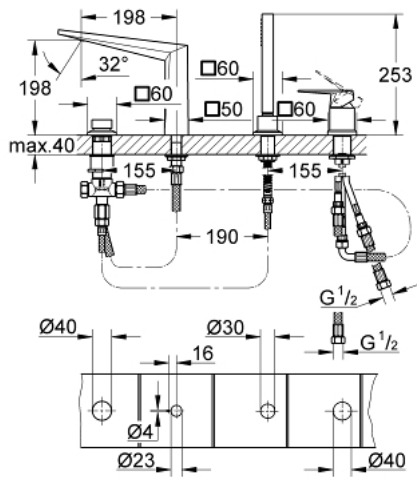

## 19 787 AL1 ALLURE BRILLIANT 4-HOLE SINGLE LEVER BATH COMBINATION

### PRODUCT DESCRIPTION

- Colour: brushed hard graphite
- GROHE SilkMove 46 mm ceramic cartridge
- GROHE LongLife finish
- consisting of:
  - pre-assembled spout fixing
  - single lever mixer operating element
  - bath spout with integrated mousseur
  - diverter bath/shower
- hand shower Euphoria Cube+ 6.5 l/min
- metal shower hose 2000 mm (always chrome for any colour of the set)
- flexible connection hoses
- connection for shower hose
- protected against backflow
- for use with 29 037 000

### SELECT SPARE PART: , April 2018 – now

- 1: Lever (Spare part-nr. 46804AL0)
- 2: Cartridge (Spare part-nr. 46048000)
- 3: Diverter knob (Spare part-nr. 48126AL0)
- 4: Diverter (Spare part-nr. 45443000)
- 4.1: O-ring  $\varnothing 6 \times \varnothing 2$  (Spare part-nr. 0128300M)
- 4.2: Seat washer (Spare part-nr. 0120500M)
- 5: Repl.kit f.shank fastening 3/4" (Spare part-nr. 45444000)
- 6: Non-return valve (Spare part-nr. 08565000)
- 7: Race (Spare part-nr. 46803AL0)
- 8: Dirt strainer (Spare part-nr. 0700200M)
- 9: Cone nut (Spare part-nr. 08864AL0)
- 10: Compression spring (Spare part-nr. 00869000)
- 11: Tube (Spare part-nr. 48018000)
- 12: Tube (Spare part-nr. 07300000)
- 13: Tube (Spare part-nr. 07227000)
- 14: Tube (Spare part-nr. 48017000)
- 15: Metal hose (Spare part-nr. 28146000)
- 16: Temperature limiter (Spare part-nr. 46375000)\*
- 17: Socket spanner (Spare part-nr. 19332000)\*