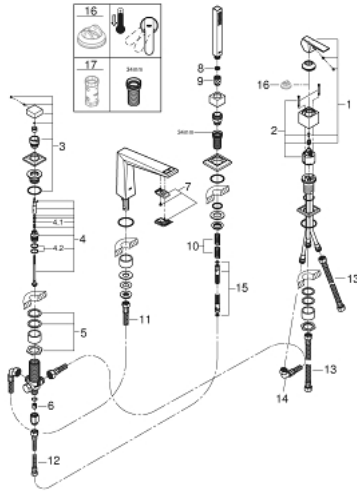

## 19 787 AL1 ALLURE BRILLIANT 4-HOLE SINGLE LEVER BATH COMBINATION

### PRODUCT DESCRIPTION

- Colour: brushed hard graphite
- GROHE SilkMove 46 mm ceramic cartridge
- GROHE LongLife finish
- consisting of:
  - pre-assembled spout fixing
  - single lever mixer operating element
  - bath spout with integrated mousseur
  - diverter bath/shower
- hand shower Euphoria Cube+ 6.5 l/min
- metal shower hose 2000 mm (always chrome for any colour of the set)
- flexible connection hoses
- connection for shower hose
- protected against backflow
- for use with 29 037 000

### SELECT SPARE PART: , April 2018 – now

- 1: Lever (Spare part-nr. 46804AL0)
- 2: Cartridge (Spare part-nr. 46048000)
- 3: Diverter knob (Spare part-nr. 48126AL0)
- 4: Diverter (Spare part-nr. 45443000)
- 4.1: O-ring  $\varnothing 6 \times \varnothing 2$  (Spare part-nr. 0128300M)
- 4.2: Seat washer (Spare part-nr. 0120500M)
- 5: Repl.kit f.shank fastening 3/4" (Spare part-nr. 45444000)
- 6: Non-return valve (Spare part-nr. 08565000)
- 7: Race (Spare part-nr. 46803AL0)
- 8: Dirt strainer (Spare part-nr. 0700200M)
- 9: Cone nut (Spare part-nr. 08864AL0)
- 10: Compression spring (Spare part-nr. 00869000)
- 11: Tube (Spare part-nr. 48018000)
- 12: Tube (Spare part-nr. 07300000)
- 13: Tube (Spare part-nr. 07227000)
- 14: Tube (Spare part-nr. 48017000)
- 15: Metal hose (Spare part-nr. 28146000)
- 16: Temperature limiter (Spare part-nr. 46375000)\*
- 17: Socket spanner (Spare part-nr. 19332000)\*