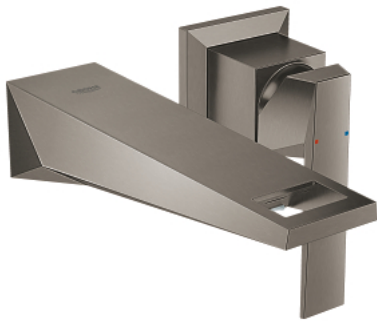

19 781 AL0 ALLURE BRILLIANT 2-HOLE BASIN MIXER S-SIZE

PRODUCT DESCRIPTION

- Colour: brushed hard graphite
- wall mounted
- without concealed body
- for use with rough-in set 23 20023 200
- GROHE LongLife finish
- GROHE EcoJoy 5.0 l/min. flow limiter
- spout with integrated mousseur
- center distance 110 mm
- projection 161 mm
- min. recommended pressure 1.0 bar

19 781 AL0 **ALLURE BRILLIANT 2-HOLE BASIN MIXER**
S-SIZE

SELECT SPARE PART: , March 2018 – now

1: Lever (Spare part-nr. 46797AL0)

2: Race (Spare part-nr. 46794AL0)

3: Extension (Spare part-nr. 46627000)*