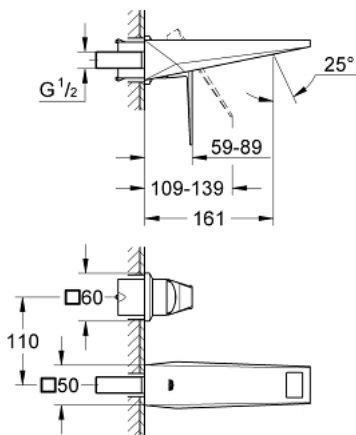

19 781 AL0 ALLURE BRILLIANT 2-HOLE BASIN MIXER S-SIZE

PRODUCT DESCRIPTION

- Colour: brushed hard graphite
- wall mounted
- without concealed body
- for use with rough-in set 23 20023 200
- GROHE LongLife finish
- GROHE EcoJoy 5.0 l/min. flow limiter
- spout with integrated mousseur
- center distance 110 mm
- projection 161 mm
- min. recommended pressure 1.0 bar

19 781 AL0 **ALLURE BRILLIANT 2-HOLE BASIN MIXER**
S-SIZE

SELECT SPARE PART: , March 2018 – now

1: Lever (Spare part-nr. 46797AL0)

2: Race (Spare part-nr. 46794AL0)

3: Extension (Spare part-nr. 46627000)*