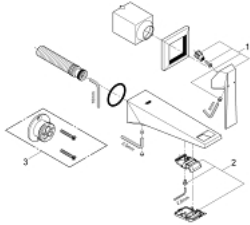

19 781 AL0 ALLURE BRILLIANT 2-HOLE BASIN MIXER S-SIZE

PRODUCT DESCRIPTION

- Colour: brushed hard graphite
- wall mounted
- without concealed body
- for use with rough-in set 23 20023 200
- GROHE LongLife finish
- GROHE EcoJoy 5.0 l/min. flow limiter
- spout with integrated mousseur
- center distance 110 mm
- projection 161 mm
- min. recommended pressure 1.0 bar

19 781 AL0 **ALLURE BRILLIANT 2-HOLE BASIN MIXER**
S-SIZE

SELECT SPARE PART: , March 2018 – now

1: Lever (Spare part-nr. 46797AL0)

2: Race (Spare part-nr. 46794AL0)

3: Extension (Spare part-nr. 46627000)*