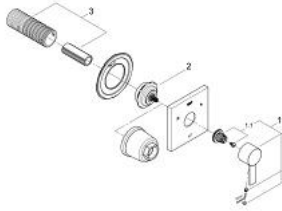

19 590 000 ALLURE 5-WAY DIVERTER

PRODUCT DESCRIPTION

- Colour: chrome
- set for final installation for
- 29 033 000
- without concealed body
- bayonet union escutcheon
- installation depth infinitely adjustable 66 - 113 mm
- only for use with concealed body
- GROHE LongLife finish

19 590 000 ALLURE 5-WAY DIVERTER

SELECT SPARE PART: , June 2010 – now

1: Handle (Spare part-nr. 48043000)

1.1: Replacement handle connection kit (Spare part-nr. 45186000)

1.1.1: O-ring $\varnothing 18.2 \times \varnothing 1.7$ (Spare part-nr. 0392400M)