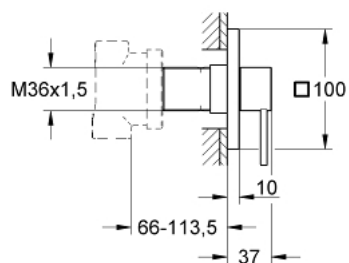

19 590 000 ALLURE 5-WAY DIVERTER

PRODUCT DESCRIPTION

- Colour: chrome
- set for final installation for
- 29 033 000
- without concealed body
- bayonet union escutcheon
- installation depth infinitely adjustable 66 - 113 mm
- only for use with concealed body
- GROHE LongLife finish

19 590 000 ALLURE 5-WAY DIVERTER

SELECT SPARE PART: , June 2010 – now

1: Handle (Spare part-nr. 48043000)

1.1: Replacement handle connection kit (Spare part-nr. 45186000)

1.1.1: O-ring $\varnothing 18.2 \times \varnothing 1.7$ (Spare part-nr. 0392400M)