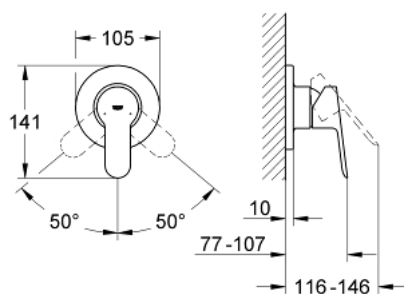

19 587 000 BAUEDGE SINGLE-LEVER SHOWER MIXER

PRODUCT DESCRIPTION

- Colour: chrome
- set for final installation for
- 32 962 000
- without concealed body
- GROHE LongLife finish
- metal lever
- escutcheon- and shaft-sealing

19 587 000 BAUEDGE SINGLE-LEVER SHOWER MIXER

SELECT SPARE PART: , May 2010 – now

- 1: Lever (Spare part-nr. 46698000)
- 2: Escutcheon (Spare part-nr. 46773000)
- 3: Shield (Spare part-nr. 09038000)
- 4: Temperature limiter (Spare part-nr. 46308000)*
- 5: Extension set (Spare part-nr. 46191000)*
- 6: Extension set (Spare part-nr. 46343000)*