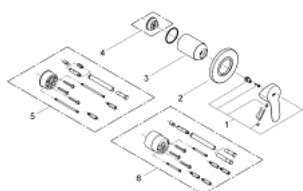

19 587 000 BAUEDGE SINGLE-LEVER SHOWER MIXER

PRODUCT DESCRIPTION

- Colour: chrome
- set for final installation for
- 32 962 000
- without concealed body
- GROHE LongLife finish
- metal lever
- escutcheon- and shaft-sealing

19 587 000 BAUEDGE SINGLE-LEVER SHOWER MIXER

SELECT SPARE PART: , May 2010 – now

- 1: Lever (Spare part-nr. 46698000)
- 2: Escutcheon (Spare part-nr. 46773000)
- 3: Shield (Spare part-nr. 09038000)
- 4: Temperature limiter (Spare part-nr. 46308000)*
- 5: Extension set (Spare part-nr. 46191000)*
- 6: Extension set (Spare part-nr. 46343000)*