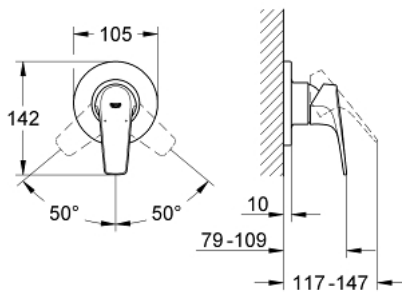

19 585 000 **GROHE BAUFLOW SINGLE-LEVER SHOWER MIXER**

**PRODUCT DESCRIPTION**

- Colour: chrome
- set for final installation for
- 32 962 000
- without concealed body
- GROHE LongLife finish
- metal lever
- escutcheon- and shaft-sealing

## 19 585 000 GROHE BAUFLOW SINGLE-LEVER SHOWER MIXER

**SELECT SPARE PART:** , May 2010 – now

- 1: Lever (Spare part-nr. 46702000)
- 2: Escutcheon (Spare part-nr. 46773000)
- 3: Shield (Spare part-nr. 09038000)
- 4: Temperature limiter (Spare part-nr. 46308000)\*
- 5: Extension set (Spare part-nr. 46191000)\*
- 6: Extension set (Spare part-nr. 46343000)\*