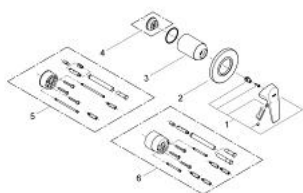

19 585 000 **GROHE BAUFLOW SINGLE-LEVER SHOWER MIXER**

**PRODUCT DESCRIPTION**

- Colour: chrome
- set for final installation for
- 32 962 000
- without concealed body
- GROHE LongLife finish
- metal lever
- escutcheon- and shaft-sealing

## 19 585 000 GROHE BAUFLOW SINGLE-LEVER SHOWER MIXER

**SELECT SPARE PART:** , May 2010 – now

- 1: Lever (Spare part-nr. 46702000)
- 2: Escutcheon (Spare part-nr. 46773000)
- 3: Shield (Spare part-nr. 09038000)
- 4: Temperature limiter (Spare part-nr. 46308000)\*
- 5: Extension set (Spare part-nr. 46191000)\*
- 6: Extension set (Spare part-nr. 46343000)\*