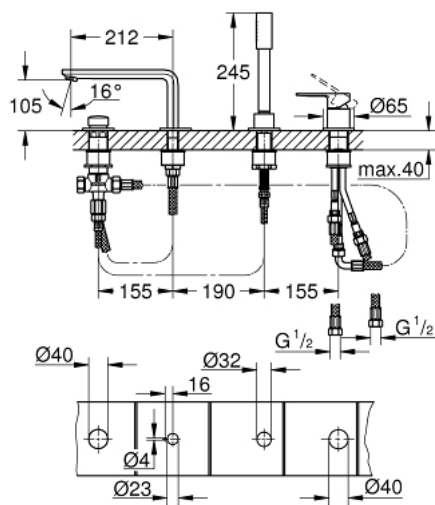

## 19 577 GL1 LINEARE 4-HOLE SINGLE LEVER BATH COMBINATION

### PRODUCT DESCRIPTION

- Colour: cool sunrise
- GROHE SilkMove 35 mm ceramic cartridge
- with temperature limiter
- GROHE LongLife finish
- pre-assembled spout fixing
- single lever mixer operating element
- metal lever
- bath inlet with mousseur
- diverter bath/shower
- metal stick hand shower
- metal shower hose 2000 mm (always chrome for any colour of the set)
- flexible connection hoses
- connection for shower hose
- protected against backflow
- for use with 29 037 000
- min. recommended pressure 1.0 bar