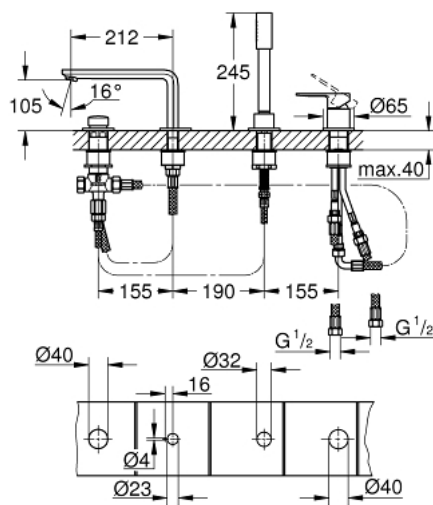

19 577 EN1 LINEARE 4-HOLE SINGLE LEVER BATH COMBINATION

PRODUCT DESCRIPTION

- Colour: Brushed nickel
- GROHE SilkMove 35 mm ceramic cartridge
- with temperature limiter
- GROHE LongLife finish
- pre-assembled spout fixing
- single lever mixer operating element
- metal lever
- bath inlet with mousseur
- diverter bath/shower
- metal stick hand shower
- metal shower hose 2000 mm (always chrome for any colour of the set)
- flexible connection hoses
- connection for shower hose
- protected against backflow
- for use with 29 037 000
- min. recommended pressure 1.0 bar

19 577 EN1 LINEARE 4-HOLE SINGLE LEVER BATH COMBINATION

SELECT SPARE PART: , September 2016 – now

- 1: Lever (Spare part-nr. 46983EN0)
 - 2: Cartridge (Spare part-nr. 46374000)
 - 3: Tube (Spare part-nr. 07227000)
 - 4: Dirt strainer (Spare part-nr. 0700200M)
 - 5: Cone nut (Spare part-nr. 08864EN0)
 - 6: Compression spring (Spare part-nr. 00869000)
 - 7: Diverter knob (Spare part-nr. 46721EN0)
 - 8: Diverter (Spare part-nr. 45443000)
 - 8.1: O-ring $\varnothing 6 \times \varnothing 2$ (Spare part-nr. 0128300M)
 - 8.2: Seat washer (Spare part-nr. 0120500M)
 - 9: Repl.kit f.shank fastening 3/4" (Spare part-nr. 45444000)
 - 10: Non-return valve (Spare part-nr. 08565000)
 - 11: Tube (Spare part-nr. 07300000)
 - 12: Tube (Spare part-nr. 48018000)
 - 13: Mousseur (Spare part-nr. 13941EN0)
 - 14: Metal hose (Spare part-nr. 28146000)
 - 15: Socket spanner (Spare part-nr. 19332000)*
- * Optional accessories