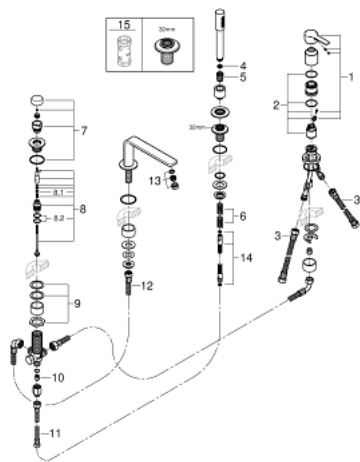

19 577 EN1 LINEARE 4-HOLE SINGLE LEVER BATH COMBINATION

PRODUCT DESCRIPTION

- Colour: Brushed nickel
- GROHE SilkMove 35 mm ceramic cartridge
- with temperature limiter
- GROHE LongLife finish
- pre-assembled spout fixing
- single lever mixer operating element
- metal lever
- bath inlet with mousseur
- diverter bath/shower
- metal stick hand shower
- metal shower hose 2000 mm (always chrome for any colour of the set)
- flexible connection hoses
- connection for shower hose
- protected against backflow
- for use with 29 037 000
- min. recommended pressure 1.0 bar

19 577 EN1 LINEARE 4-HOLE SINGLE LEVER BATH COMBINATION

SELECT SPARE PART: , September 2016 – now

- 1: Lever (Spare part-nr. 46983EN0)
 - 2: Cartridge (Spare part-nr. 46374000)
 - 3: Tube (Spare part-nr. 07227000)
 - 4: Dirt strainer (Spare part-nr. 0700200M)
 - 5: Cone nut (Spare part-nr. 08864EN0)
 - 6: Compression spring (Spare part-nr. 00869000)
 - 7: Diverter knob (Spare part-nr. 46721EN0)
 - 8: Diverter (Spare part-nr. 45443000)
 - 8.1: O-ring $\varnothing 6 \times \varnothing 2$ (Spare part-nr. 0128300M)
 - 8.2: Seat washer (Spare part-nr. 0120500M)
 - 9: Repl.kit f.shank fastening 3/4" (Spare part-nr. 45444000)
 - 10: Non-return valve (Spare part-nr. 08565000)
 - 11: Tube (Spare part-nr. 07300000)
 - 12: Tube (Spare part-nr. 48018000)
 - 13: Mousseur (Spare part-nr. 13941EN0)
 - 14: Metal hose (Spare part-nr. 28146000)
 - 15: Socket spanner (Spare part-nr. 19332000)*
- * Optional accessories