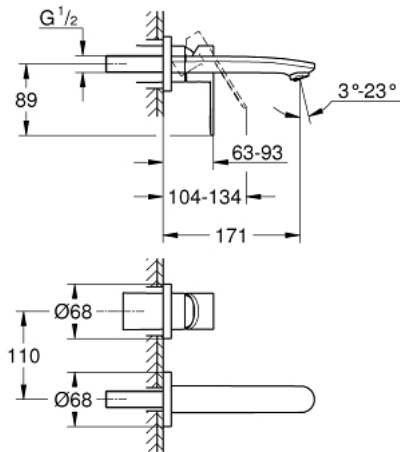

19 571 002 **EUROSTYLE COSMOPOLITAN 2-HOLE BASIN MIXER**
S-SIZE

PRODUCT DESCRIPTION

- Colour: chrome
- wall mounted
- trim set for use with rough-in set 23 571 000 / 32 635 000
- without concealed body
- metal escutcheon
- metal lever
- GROHE LongLife finish
- GROHE AquaGuide adjustable mousseur
- center distance 110 mm
- projection 171 mm

19 571 002 **EUROSTYLE COSMOPOLITAN 2-HOLE BASIN MIXER**
S-SIZE

SELECT SPARE PART: , February 2019 – now

1: Lever (Spare part-nr. 46751000)

2: Flow straightener (Spare part-nr. 64451000)

3: Extension (Spare part-nr. 46943000)*