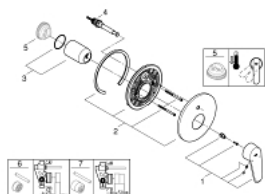

19 548 002 EURODISC COSMOPOLITAN SINGLE-LEVER BATH/SHOWER MIXER

PRODUCT DESCRIPTION

- Colour: chrome
- set for final installation for
- 33 961 000, 33 963 000, 33 965 000
- without concealed body
- metal lever
- GROHE LongLife finish
- automatic diverter: bath/shower
- escutcheon- and shaft-sealing
- wall escutcheon
- covered fixing

19 548 002 EURODISC COSMOPOLITAN SINGLE-LEVER BATH/SHOWER MIXER

SELECT SPARE PART: , December 2015 – now

- 1: Lever (Spare part-nr. 46743000)
- 2: Escutcheon (Spare part-nr. 46905000)
- 3: Shield (Spare part-nr. 02693000)
- 4: Diverter (Spare part-nr. 46737000)
- 5: Temperature limiter (Spare part-nr. 46308000)*
- 6: Extension set (Spare part-nr. 46191000)*
- 7: Extension set (Spare part-nr. 46343000)*