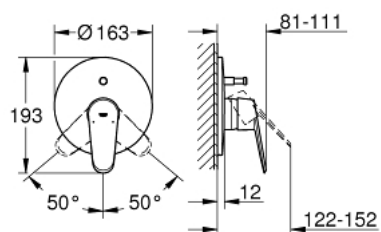

19 548 002 EURODISC COSMOPOLITAN SINGLE-LEVER BATH/SHOWER MIXER

PRODUCT DESCRIPTION

- Colour: chrome
- set for final installation for
- 33 961 000, 33 963 000, 33 965 000
- without concealed body
- metal lever
- GROHE LongLife finish
- automatic diverter: bath/shower
- escutcheon- and shaft-sealing
- wall escutcheon
- covered fixing

19 548 002 EURODISC COSMOPOLITAN SINGLE-LEVER BATH/SHOWER MIXER

SELECT SPARE PART: , December 2015 – now

- 1: Lever (Spare part-nr. 46743000)
- 2: Escutcheon (Spare part-nr. 46905000)
- 3: Shield (Spare part-nr. 02693000)
- 4: Diverter (Spare part-nr. 46737000)
- 5: Temperature limiter (Spare part-nr. 46308000)*
- 6: Extension set (Spare part-nr. 46191000)*
- 7: Extension set (Spare part-nr. 46343000)*