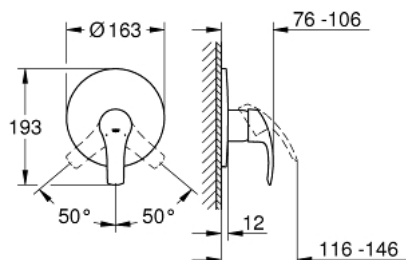

19 451 002 EUROSMART SINGLE-LEVER SHOWER MIXER

PRODUCT DESCRIPTION

- Colour: chrome
- trim set for use with rough-in box 33 963 001, 33 964 001, 33 965 001
- without concealed body
- metal lever
- GROHE LongLife finish
- GROHE FastFixation covered fixation
- escutcheon- and shaft-sealing
- metal wall escutcheon

19 451 002 EUROSMART SINGLE-LEVER SHOWER MIXER

SELECT SPARE PART: , October 2013 – now

- 1: Lever (Spare part-nr. 46903000)
- 2: Escutcheon (Spare part-nr. 46904000)
- 3: Temperature limiter (Spare part-nr. 46308000)*
- 4: Extension set (Spare part-nr. 46191000)*
- 5: Extension set (Spare part-nr. 46343000)*