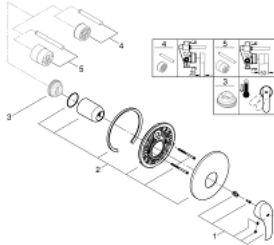

19 451 002 EUROSMART SINGLE-LEVER SHOWER MIXER

PRODUCT DESCRIPTION

- Colour: chrome
- trim set for use with rough-in box 33 963 001, 33 964 001, 33 965 001
- without concealed body
- metal lever
- GROHE LongLife finish
- GROHE FastFixation covered fixation
- escutcheon- and shaft-sealing
- metal wall escutcheon

19 451 002 EUROSMART SINGLE-LEVER SHOWER MIXER

SELECT SPARE PART: , October 2013 – now

- 1: Lever (Spare part-nr. 46903000)
- 2: Escutcheon (Spare part-nr. 46904000)
- 3: Temperature limiter (Spare part-nr. 46308000)*
- 4: Extension set (Spare part-nr. 46191000)*
- 5: Extension set (Spare part-nr. 46343000)*