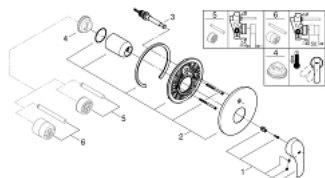

19 450 002 EUROSMART SINGLE-LEVER BATH/SHOWER MIXER

PRODUCT DESCRIPTION

- Colour: chrome
- set for final installation for
- 33 961 000, 33 963 000, 33 965 000
- without concealed body
- metal lever
- GROHE LongLife finish
- GROHE FastFixation covered fixation
- automatic diverter: bath/shower
- escutcheon- and shaft-sealing
- metal wall escutcheon

19 450 002 EUROSMART SINGLE-LEVER BATH/SHOWER MIXER

SELECT SPARE PART: , October 2013 – now

- 1: Lever (Spare part-nr. 46903000)
- 2: Escutcheon (Spare part-nr. 46905000)
- 3: Diverter (Spare part-nr. 46737000)
- 4: Temperature limiter (Spare part-nr. 46308000)*
- 5: Extension set (Spare part-nr. 46191000)*
- 6: Extension set (Spare part-nr. 46343000)*