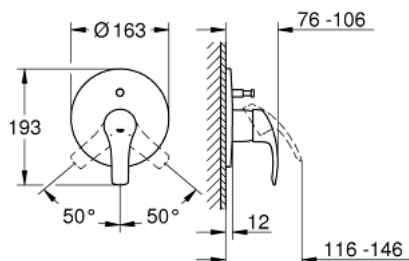

19 450 002 EUROSMART SINGLE-LEVER BATH/SHOWER MIXER

PRODUCT DESCRIPTION

- Colour: chrome
- set for final installation for
- 33 961 000, 33 963 000, 33 965 000
- without concealed body
- metal lever
- GROHE LongLife finish
- GROHE FastFixation covered fixation
- automatic diverter: bath/shower
- escutcheon- and shaft-sealing
- metal wall escutcheon

19 450 002 EUROSMART SINGLE-LEVER BATH/SHOWER MIXER

SELECT SPARE PART: , October 2013 – now

- 1: Lever (Spare part-nr. 46903000)
- 2: Escutcheon (Spare part-nr. 46905000)
- 3: Diverter (Spare part-nr. 46737000)
- 4: Temperature limiter (Spare part-nr. 46308000)*
- 5: Extension set (Spare part-nr. 46191000)*
- 6: Extension set (Spare part-nr. 46343000)*