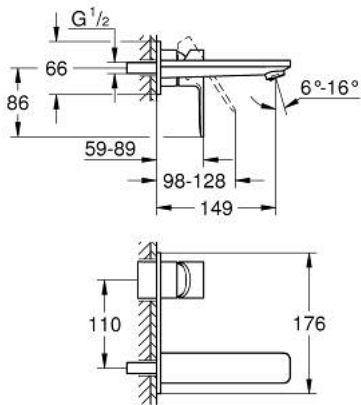

19 409 001 **LINEARE 2-HOLE BASIN MIXER**  
**M-SIZE**

**PRODUCT DESCRIPTION**

- Colour: chrome
- wall mounted
- trim set for use with rough-in set 23 571 000 / 32 635 000
- without concealed body
- metal escutcheon
- metal lever
- GROHE LongLife finish
- GROHE EcoJoy - less water, perfect flow
- maximum flow rate (at 3 bar): 5 l/min
- GROHE AquaGuide adjustable mousseur
- center distance 110 mm
- projection 149 mm
- min. recommended pressure 1.0 bar

19 409 001 **LINEARE 2-HOLE BASIN MIXER**  
**M-SIZE**

**SELECT SPARE PART:** , July 2016 – now

1: Lever (Spare part-nr. 46982000)

2: Flow straightener (Spare part-nr. 46837000)

3: Extension (Spare part-nr. 46943000)\*