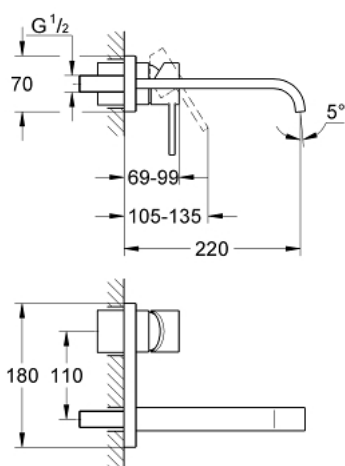

## 19 386 000 ALLURE 2-HOLE BASIN MIXER M-SIZE

### PRODUCT DESCRIPTION

- Colour: chrome
- wall mounted
- without concealed body
- set for final installation for
- 33 769 000
- with metal plate
- GROHE LongLife finish
- flow limiter 8 l/min.
- spout with mousseur
- center distance 110 mm
- projection 220 mm
- min. recommended pressure 1.0 bar

## 19 386 000 ALLURE 2-HOLE BASIN MIXER M-SIZE

**SELECT SPARE PART:** , March 2013 – now

- 1: Lever (Spare part-nr. 46609000)
- 2: Shield (Spare part-nr. 09038000)
- 3: Mousseur (Spare part-nr. 13220000)
- 4: Flow restrictor (Spare part-nr. 46324000)
- 5: Temperature limiter (Spare part-nr. 46375000)\*
- 6: Extension set (Spare part-nr. 46191000)\*